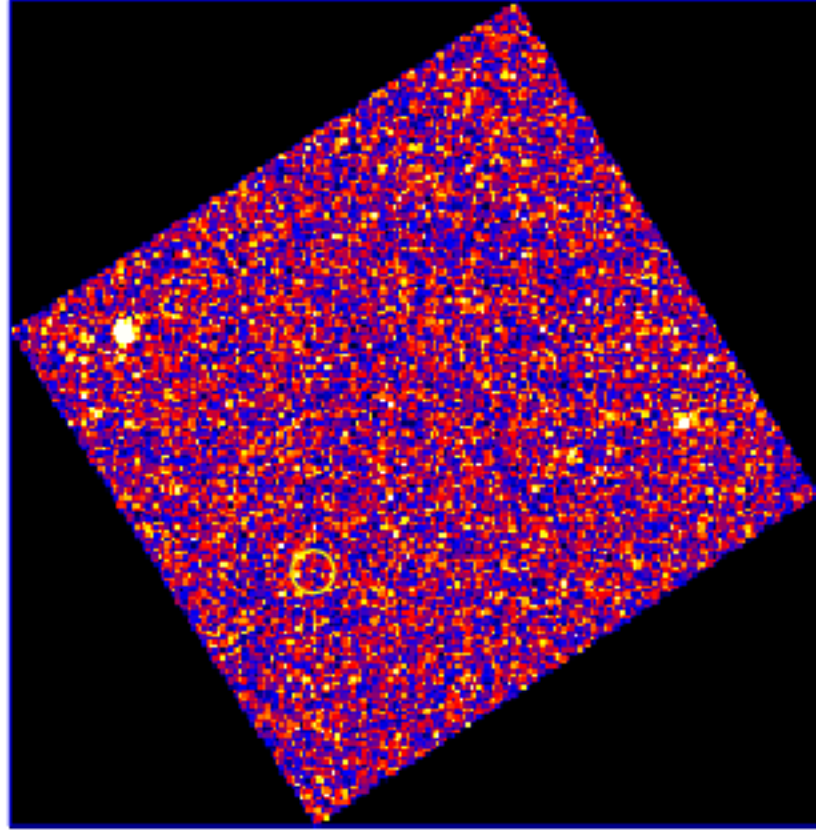

# UVOT Finding Chart

OBSID 00855434000 / DATE-OBS 2018-08-23T19:11:14.2

30.0

54:00.0

30.0

14:53:00.0

30.0

52:00.0

51:30.0

28.0 24.0 14:01:20.0 16.0

RA (J2000)