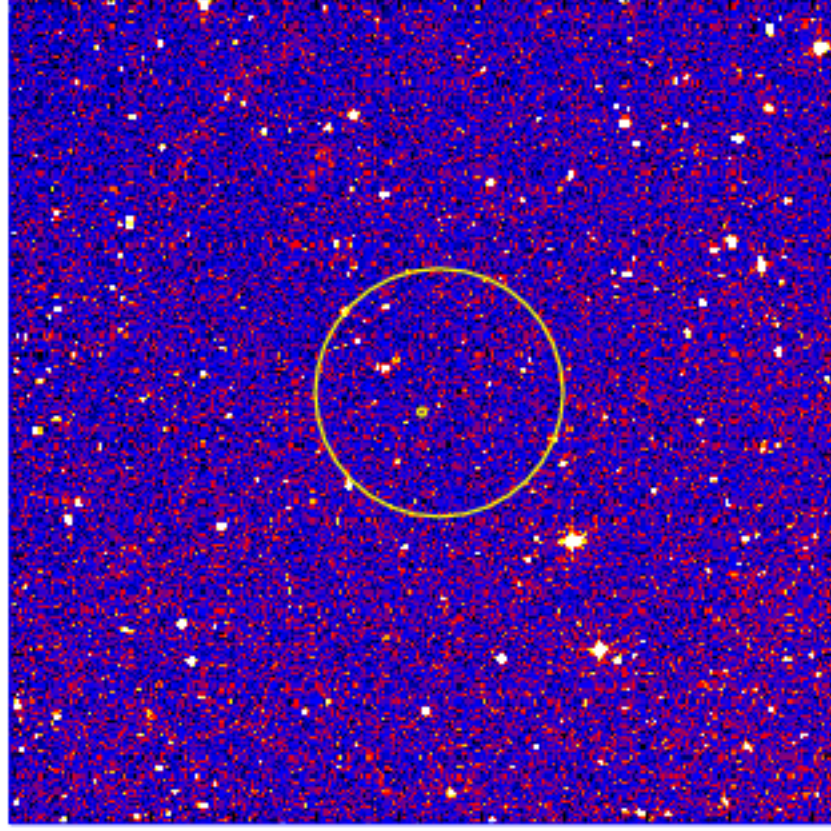

UVOT Finding Chart

OBSID 00855434000 / DATE-OBS 2018-08-23T19:11:14.2

02:00.0

15:00:00.0

58:00.0

56:00.0

54:00.0

52:00.0