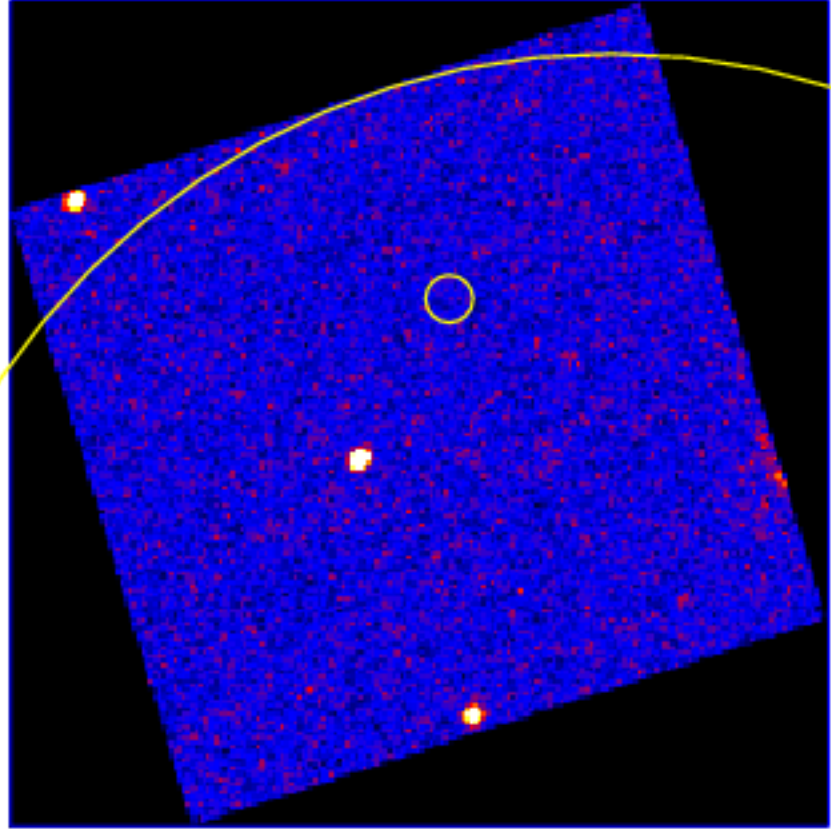

UVOT Finding Chart

OBSID 00851855000 / DATE-OBS 2018-08-05T13:04:22.7

28:00.0

30.0

29:00.0

30.0

-17:30:00.0

30.0