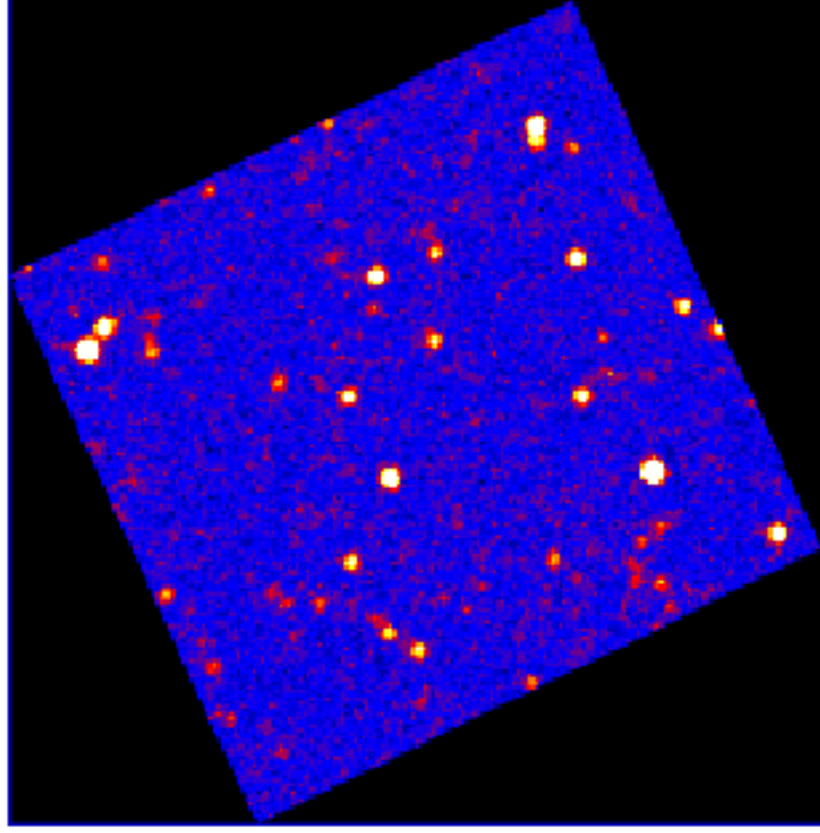

UVOT Finding Chart

OBSID 00848932000 / DATE-OBS 2018-07-20T22:25:59.2

33:30.0

34:00.0

30.0

-26:35:00.0

30.0

36:00.0