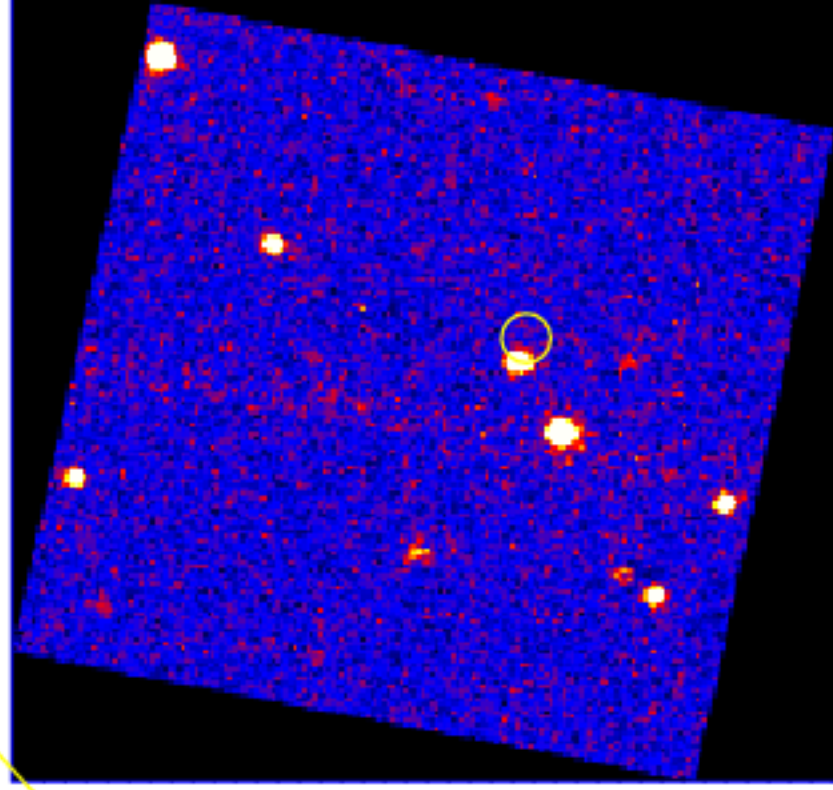

UVOT Finding Chart

OBSID 00845443000 / DATE-OBS 2018-06-30T11:13:40.6

27:00.0

30.0

-87:28:00.0

30.0

29:00.0

30.0