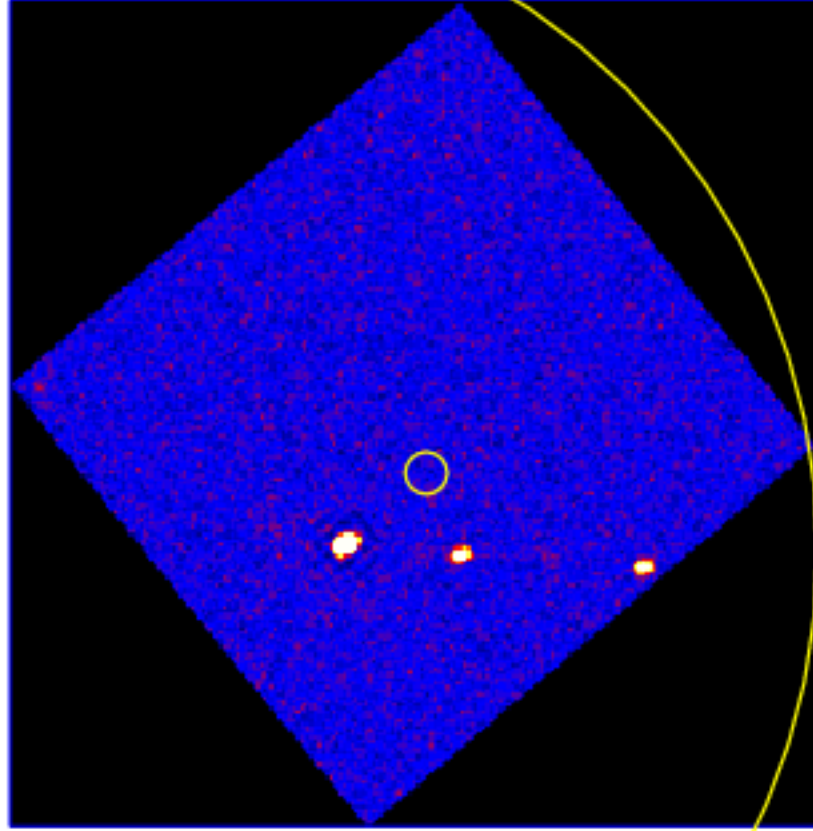

UVOT Finding Chart

OESID 0083520000 / DATE-OBS 2018-06-02T08:29:39.5

24.0 9:29:20.0 16.0 12.0

RA (J2000)

60

50

40

30