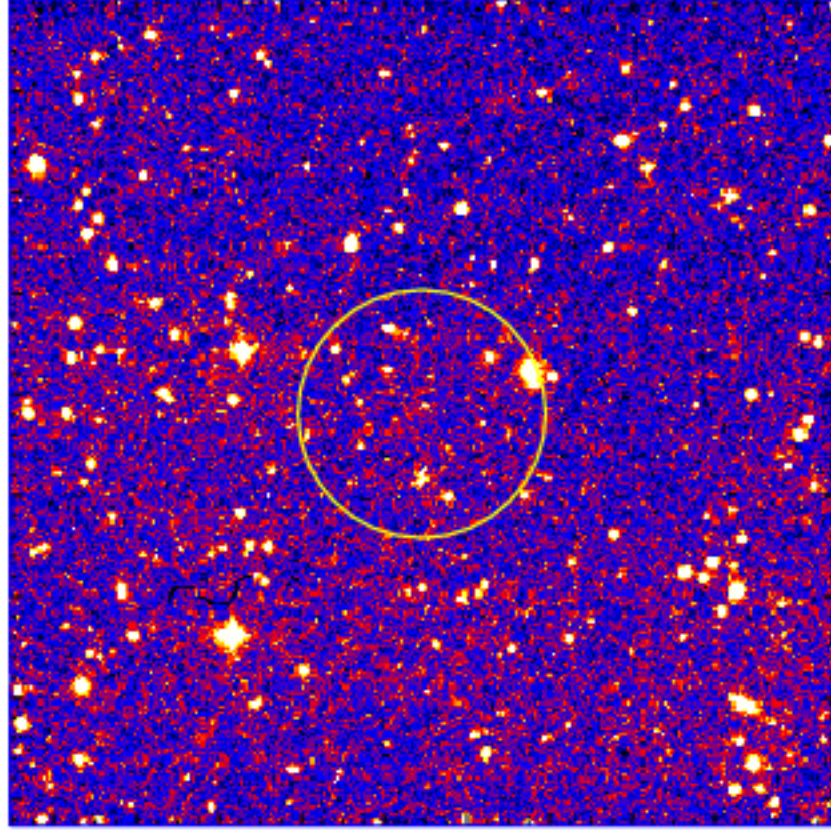

# UVOT Finding Chart

OBSID 00834937000 / DATE-OBS 2018-05-31T04:04:41.2

08:00.0

06:00.0

04:00.0

02:00.0

12:00:00.0

58:00.0