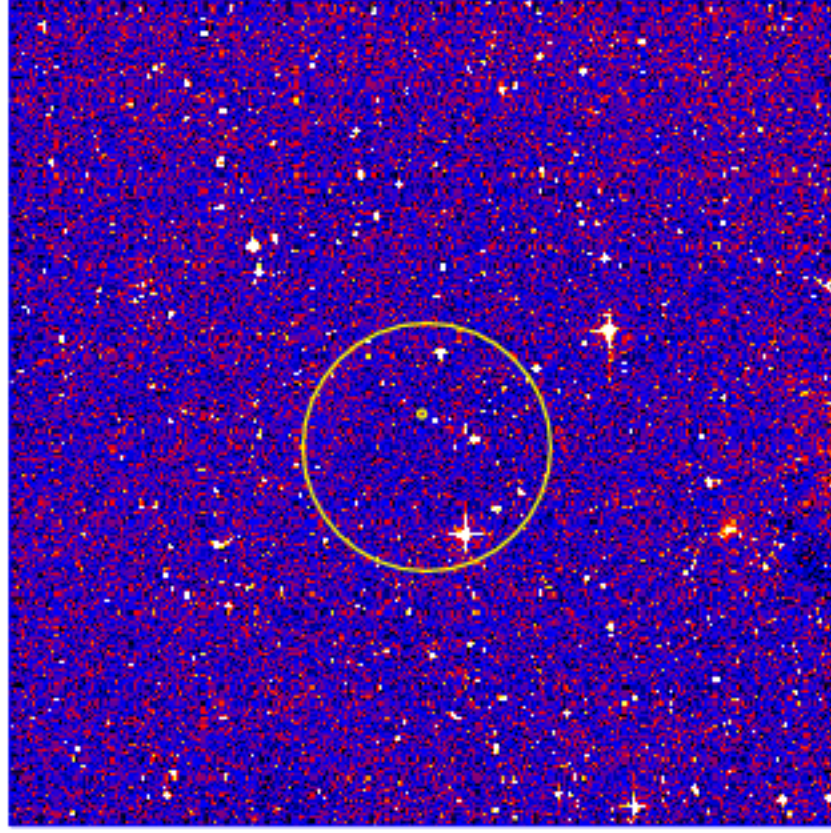

UVOT Finding Chart

OBSID 00828672000 / DATE-OBS 2018-04-25T07:01:21.2

48:00.0

-32:50:00.0

52:00.0

54:00.0

56:00.0

58:00.0