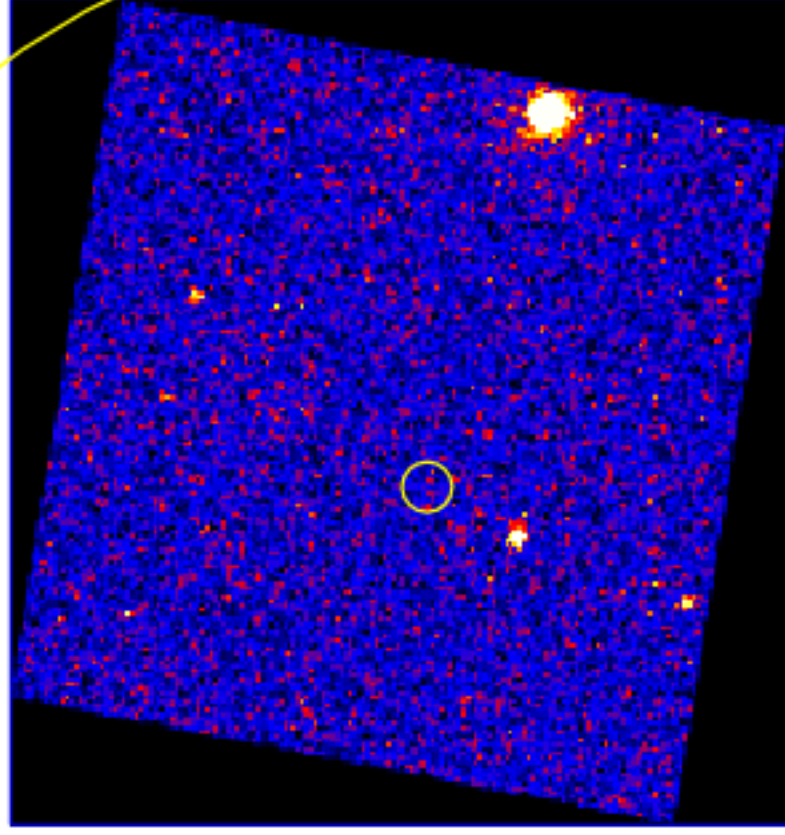

UVOT Finding Chart

OBSID 00828672000 / DATE-OBS 2018-04-25T06:51:44.3

56:00.0

30.0

-32:57:00.0

30.0

58:00.0

30.0

54.0 4:17:50.0 46.0 42.0

RA (J2000)