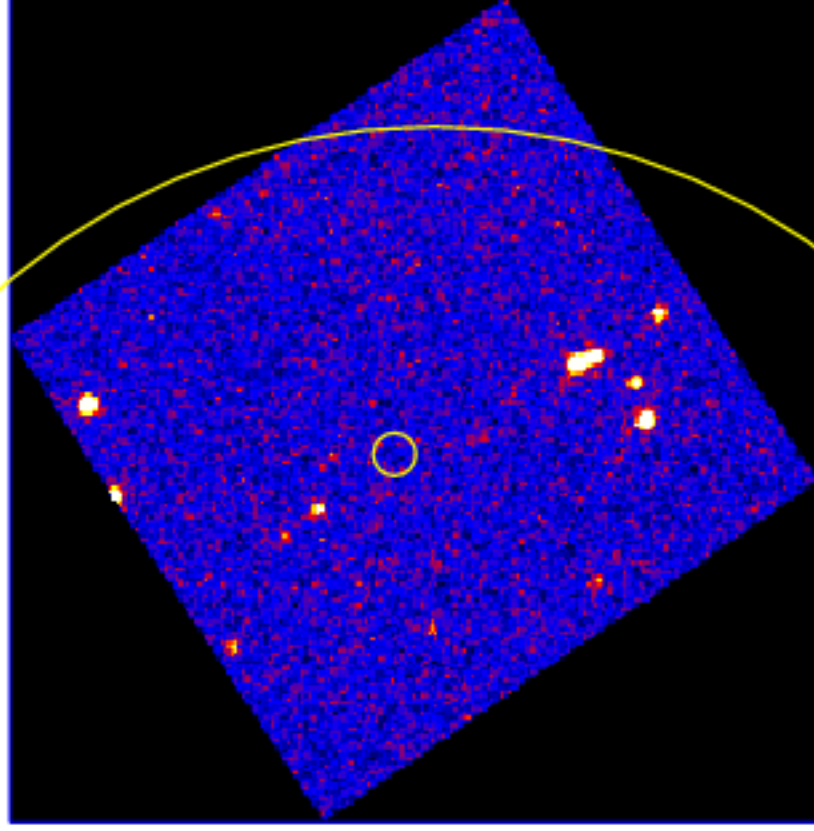

UVOT Finding Chart

OBSID 00824063000 / DATE-OBS 2018-04-10T08:08:57.5

12:50:00.0

30.0

49:00.0

30.0

48:00.0

30.0

47:00.0

54.0

6:23:50.0

45.0

42.0

RA (J2000)

Dec (J2000)

2

4

6

8

10

12

14

16

18

20