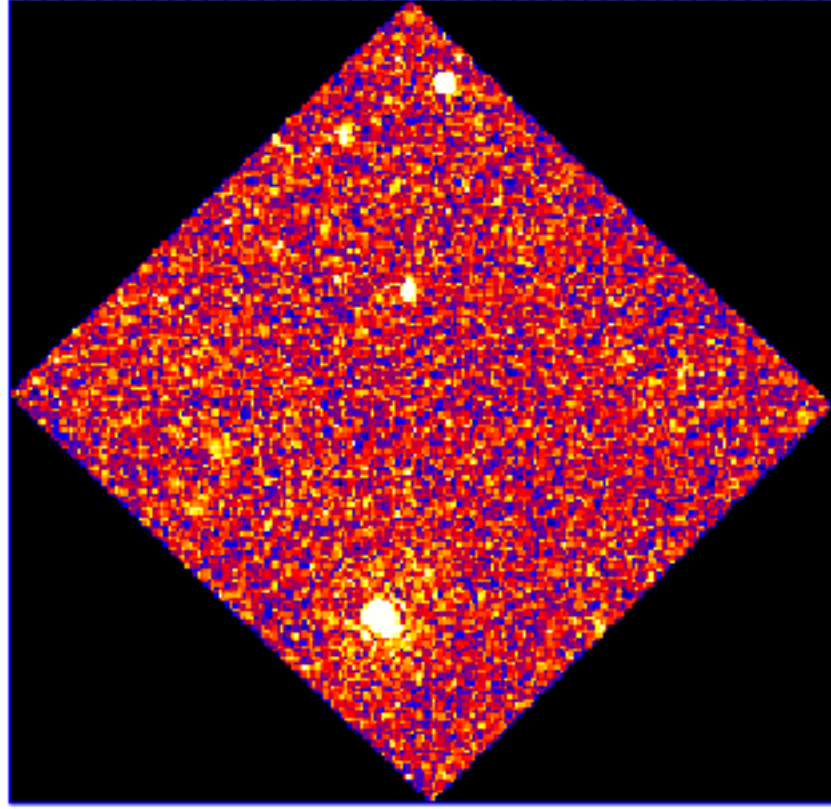

# UVOT Finding Chart

OBSID 00823014000 / DATE-OBS 2018-04-07T04:26:17.3

41:00.0

30.0

48:40:00.0

30.0

39:00.0

30.0

38:00.0

55.0 13:59:50.0 45.0 40.0 35.0

RA (J2000)