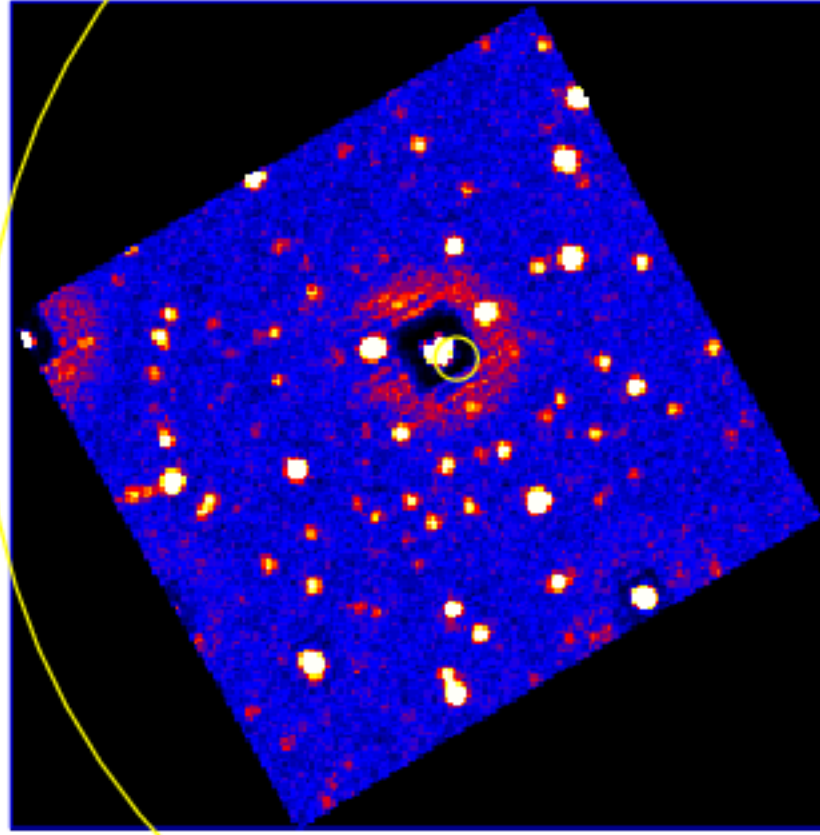

UVOT Finding Chart

OBSID 00815603000 / DATE-OBS 2018-03-19T01:14:00.2

13:00.0

30.0

12:00.0

30.0

11:00.0

30.0

7:10:00.0

09:30.0

28.0 24.0 18:20:20.0 16.0

RA (J2000)

10

20

30

40

50