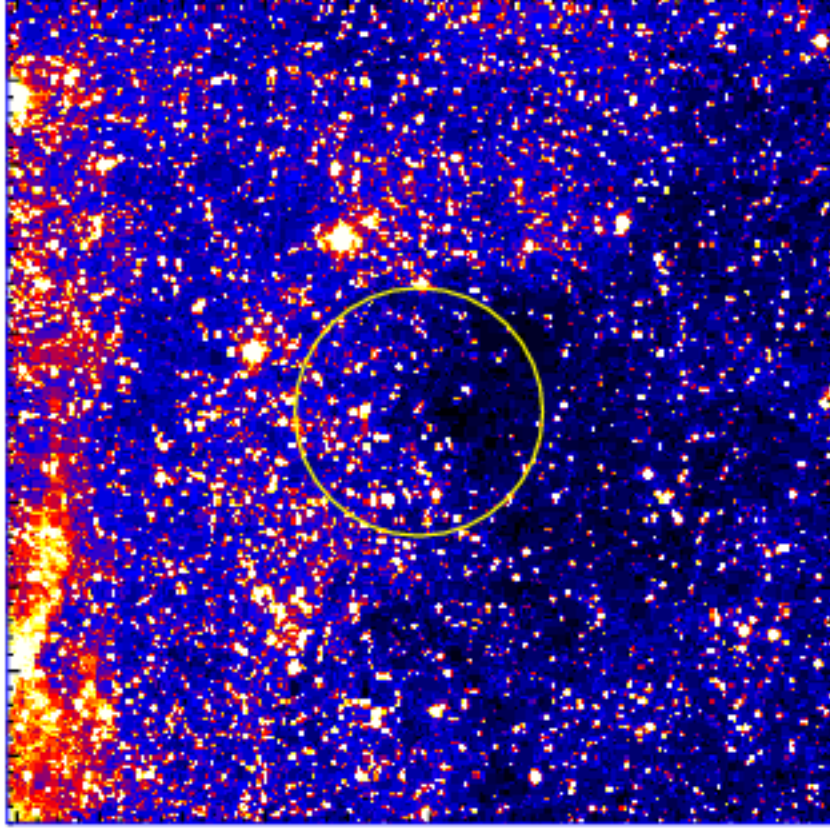

UVOT Finding Chart

OBSID 00809374000 / DATE-OBS 2018-02-10T00:24:08.5

12:00.0

10:00.0

08:00.0

06:00.0

04:00.0

02:00.0

35:00:00.0

58:00.0

56:00.0

34:54:00.0

30.0

19:59:00.0

58:30.0

RA (J2000)