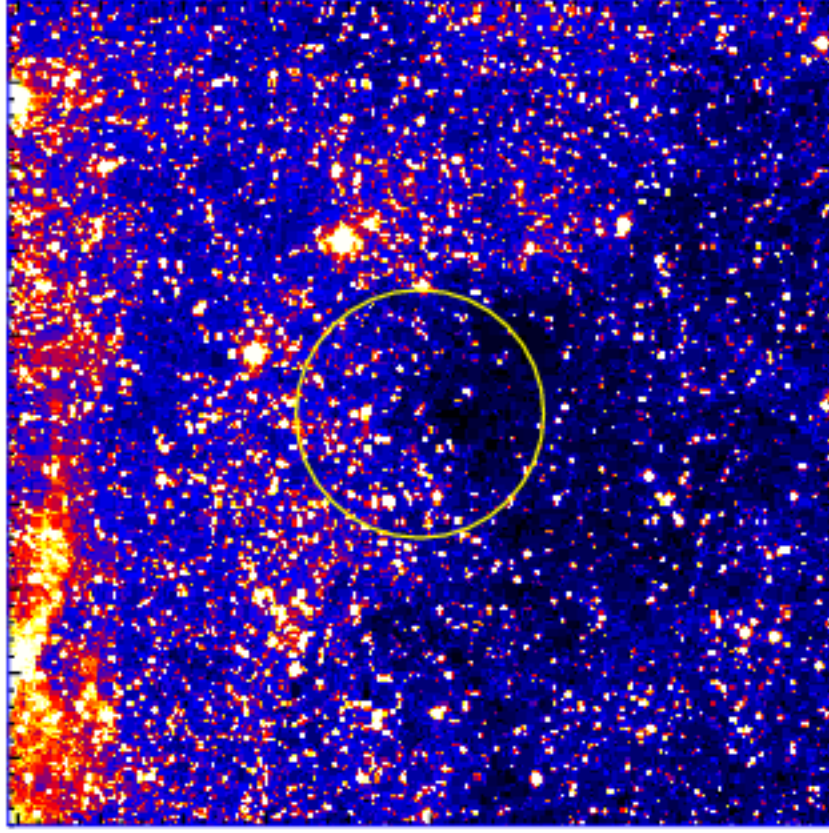

UVOT Finding Chart

OBSID 00809374000 / DATE-OBS 2018-02-10T00:16:33.4

12:00.0
10:00.0
08:00.0
06:00.0
04:00.0
02:00.0
35:00:00.0
58:00.0
56:00.0
34:54:00.0

30.0 19:59:00.0 58:30.0

RA (J2000)

2500

3000

3500