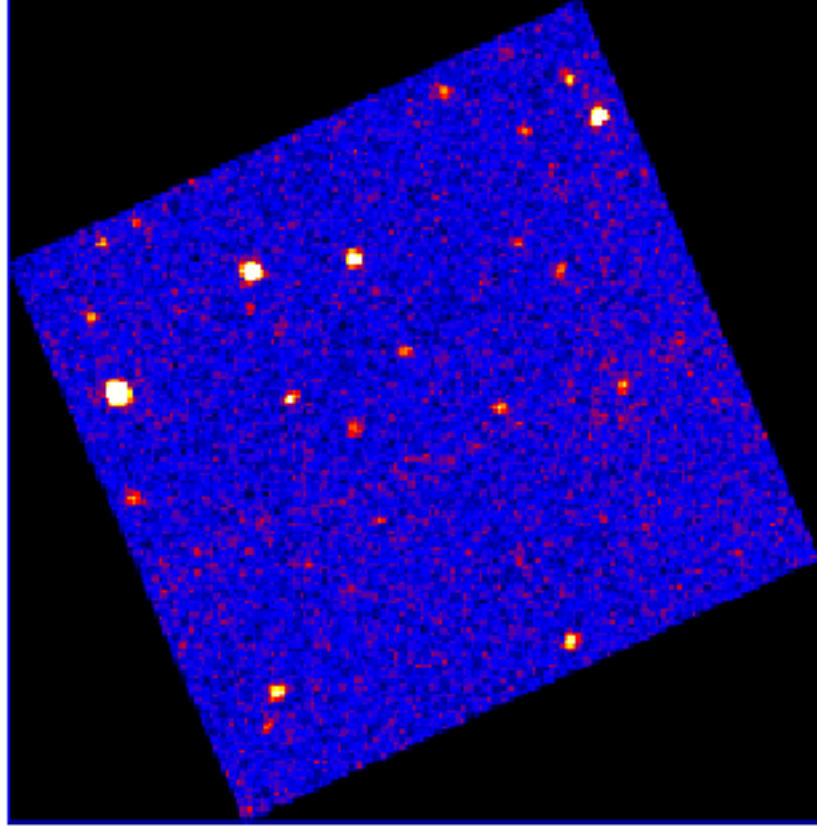

UVOT Finding Chart

OBSID 00808755000 / DATE-OBS 2018-02-05T19:41:48.9

49:30.0

-45:50:00.0

30.0

51:00.0

30.0

52:00.0

30.0

06.0 16:47:00.0 46:54.0

RA (J2000)

5

10

15

20

25

30