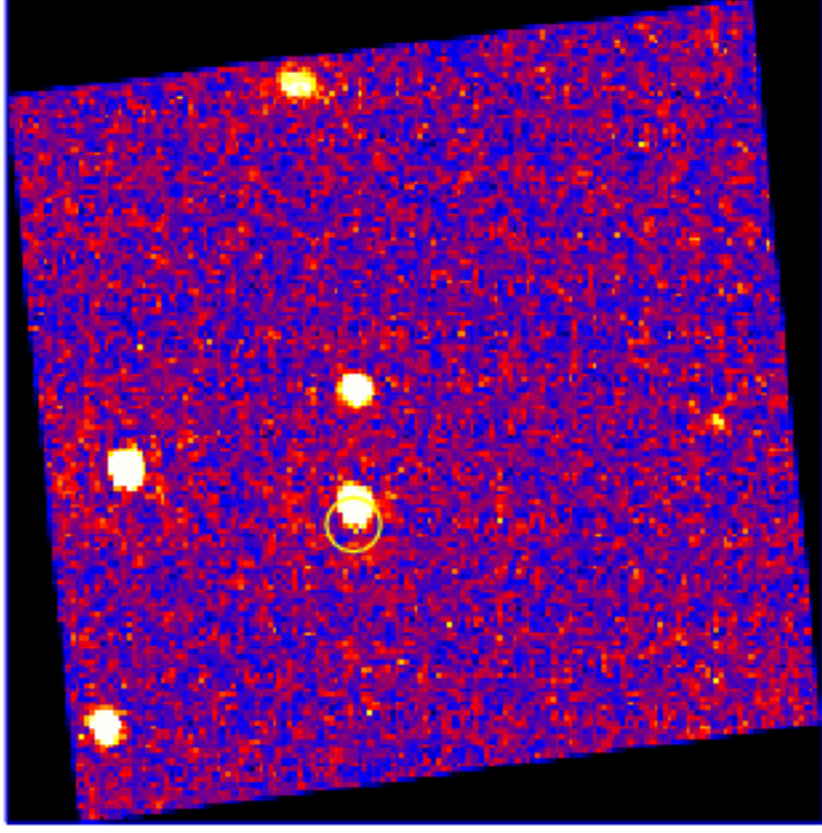

UVOT Finding Chart

OBSID 00808625000 / DATE-OBS 2018-02-05T04:28:51.2

30.0

33:00.0

30.0

11:32:00.0

30.0

31:00.0

18.0 14.0 8:27:10.0

RA (J2000)

25

20

15

10

5