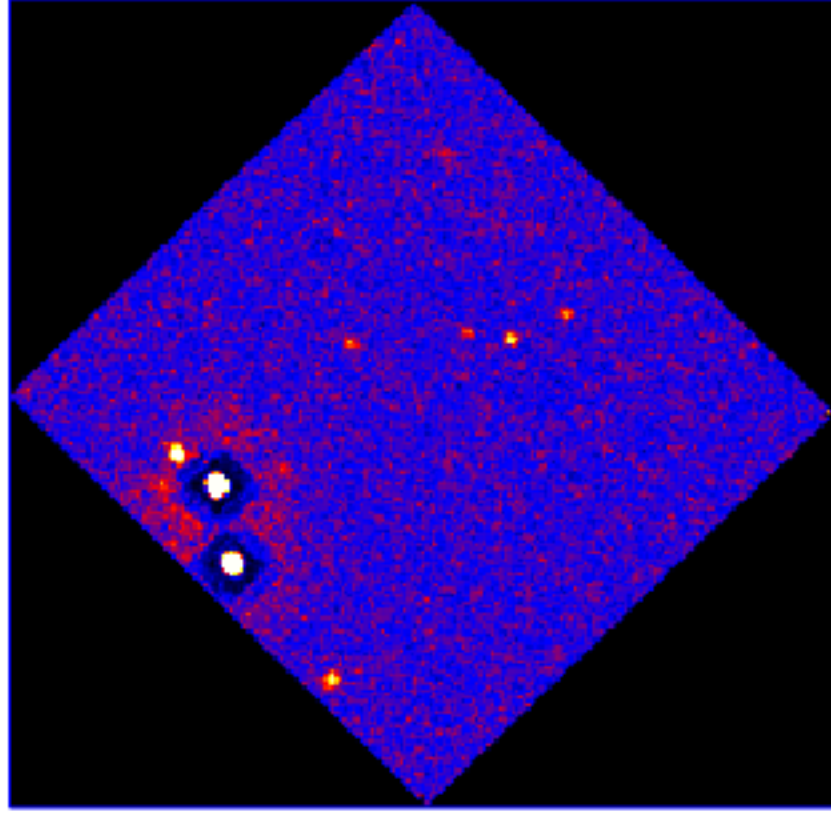

# UVOT Finding Chart

OBSID 00808483000 / DATE-OBS 2018-02-04T02:38:09.2

52:00.0

30.0

51:00.0

30.0

30:50:00.0

30.0

49:00.0

34.0 22:00:30.0 26.0 22.0

RA (J2000)

10

20

30

40

50