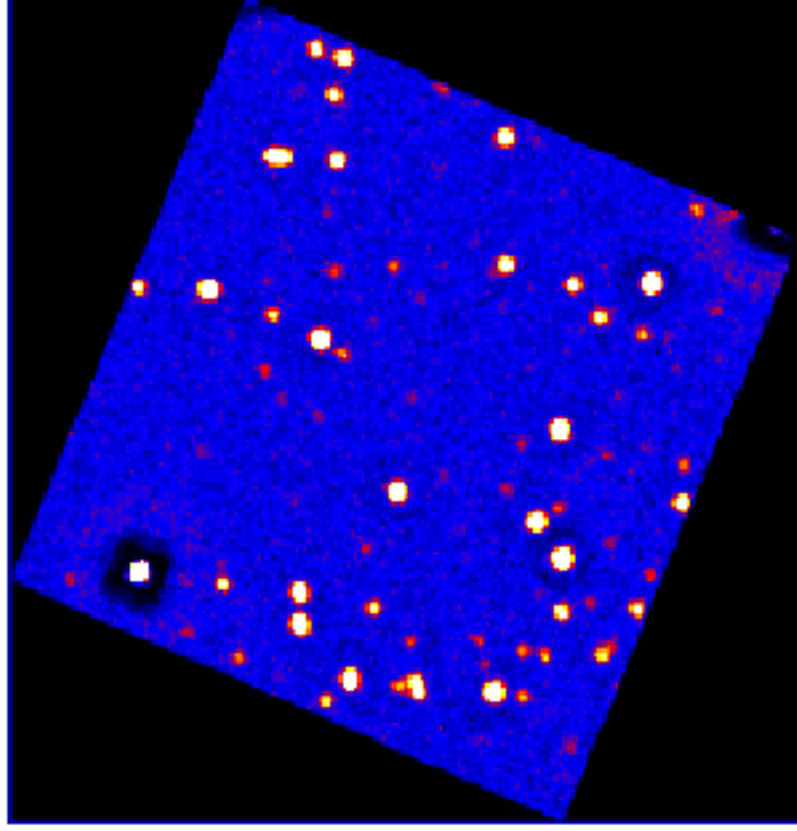

UVOT Finding Chart

OBSID 00796115000 / DATE-OBS 2017-12-09T17:59:53.9

12:30.0

13:00.0

30.0

-55:14:00.0

30.0

15:00.0