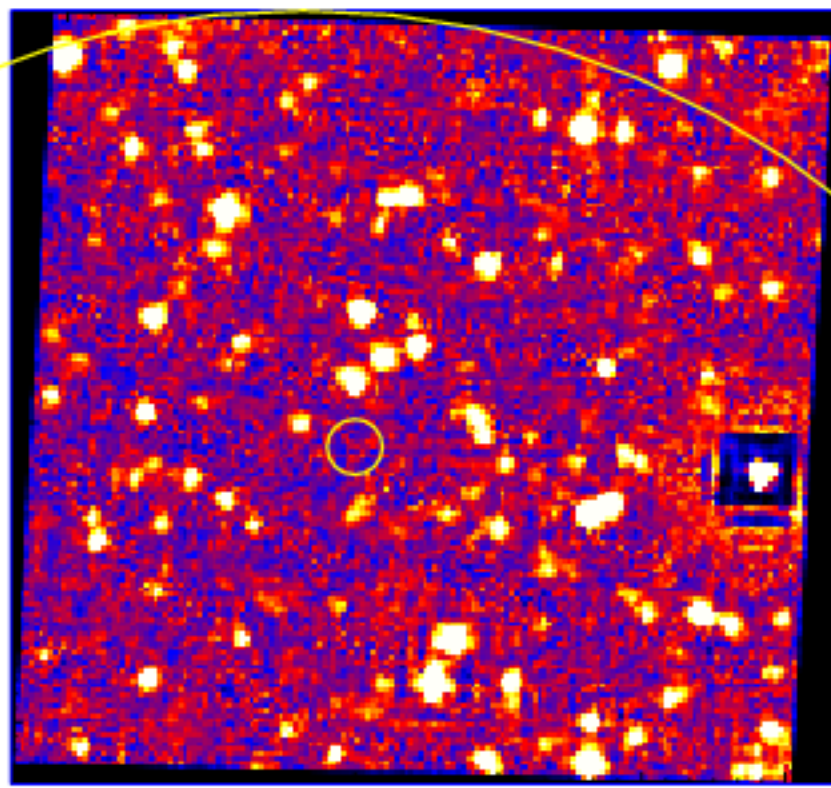

UVOT Finding Chart

OBSID 00790053000 / DATE-OBS 2017-11-15T19:06:09.3

30.0

08:00.0

30.0

Dec (J2000)

9:07:00.0

30.0

06:00.0

36.0 33.0 18:33:30.0 27.0

RA (J2000)

0

5

10

15

20

25

30

35

40