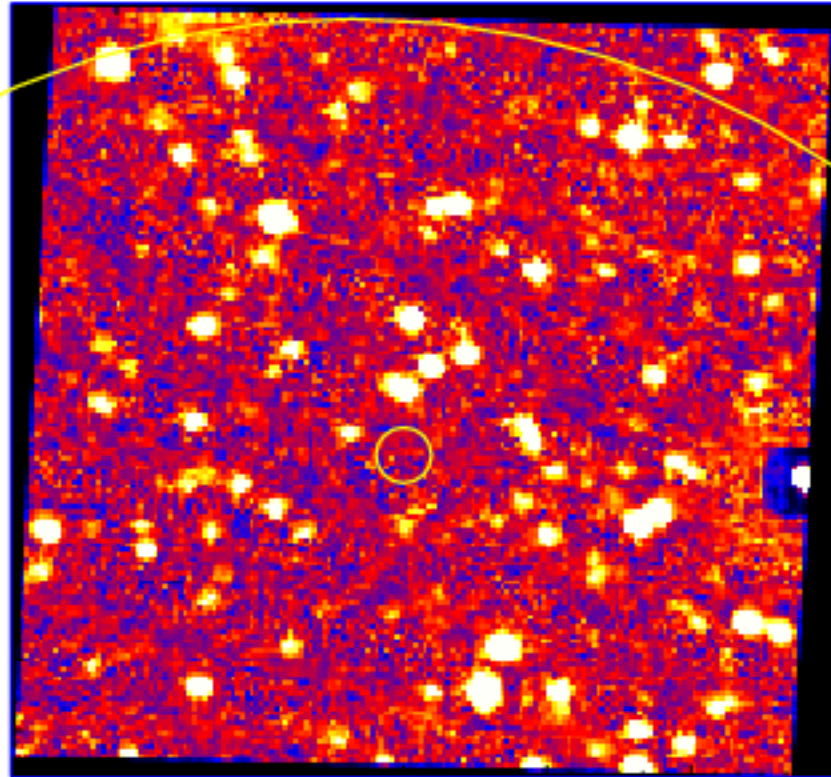

# UVOT Finding Chart

OBSID 00790053000 / DATE-OBS 2017-11-15T18:52:57.3

30.0

08:00.0

30.0

Dec (J2000)  
9:07:00.0

30.0

06:00.0

36.0 33.0 30.0 27.0

RA (J2000)

5

10

15

20

25

30