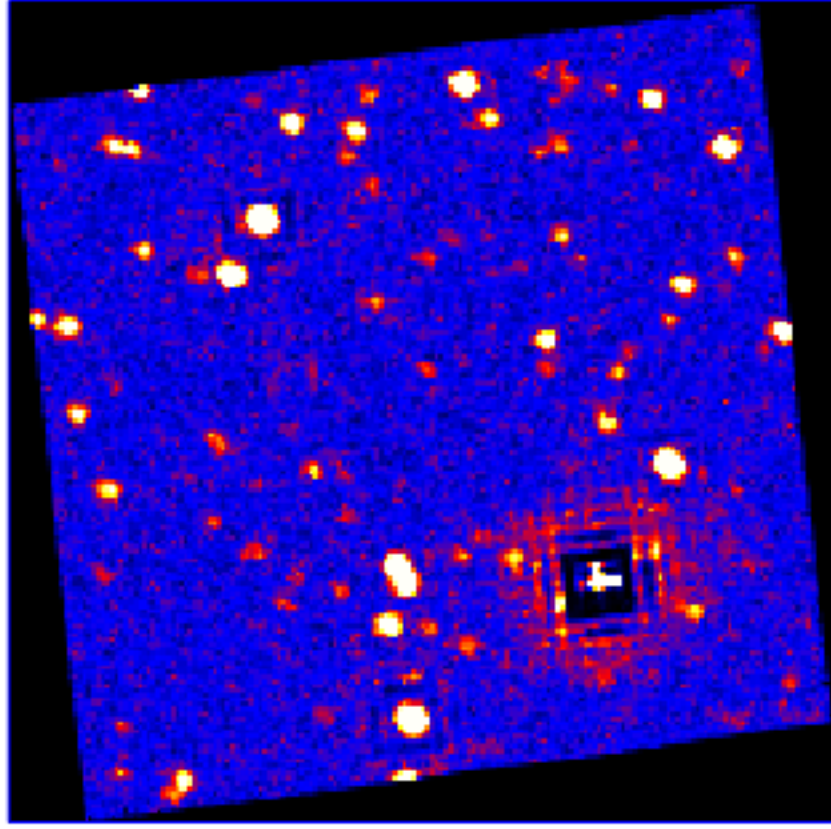

UVOT Finding Chart

OBSID 00785510000 / DATE-OBS 2017-11-02T16:43:48.3

30.0

27:00.0

30.0

Dec (J2000)

22:26:00.0

30.0