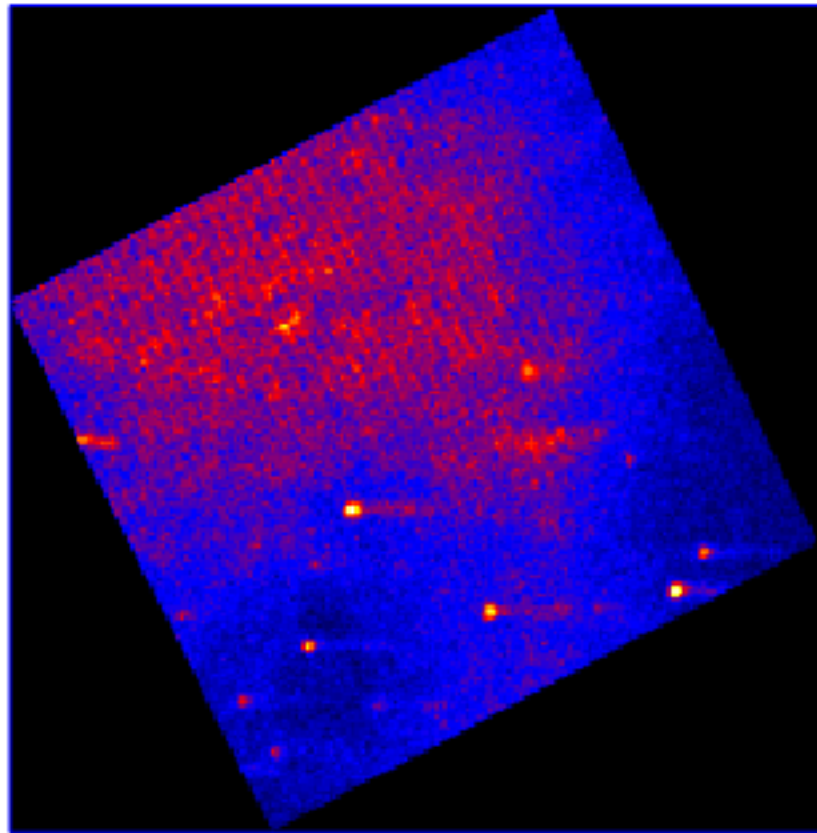

UVOT Finding Chart

OBSID 00784154000 / DATE-OBS 2017-10-29T19:09:28.6

30.0

13:00.0

30.0

22:12:00.0

30.0

11:00.0