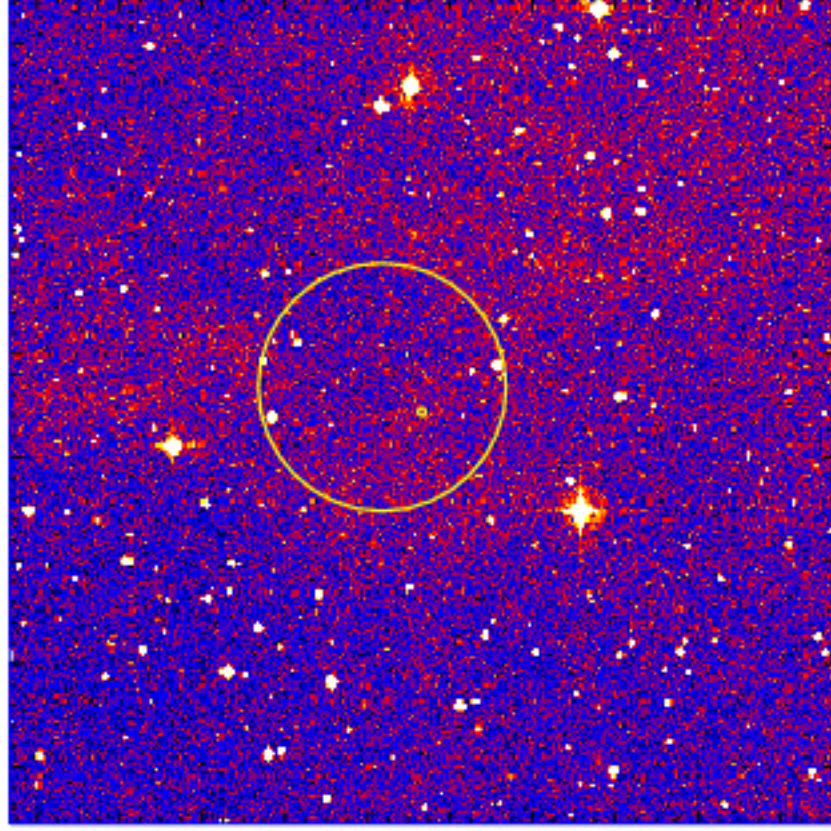

UVOT Finding Chart

OBSID 00783479000 / DATE-OBS 2017-10-27T08:28:34.4

28:00.0

30:00.0

32:00.0

34:00.0

36:00.0

38:00.0