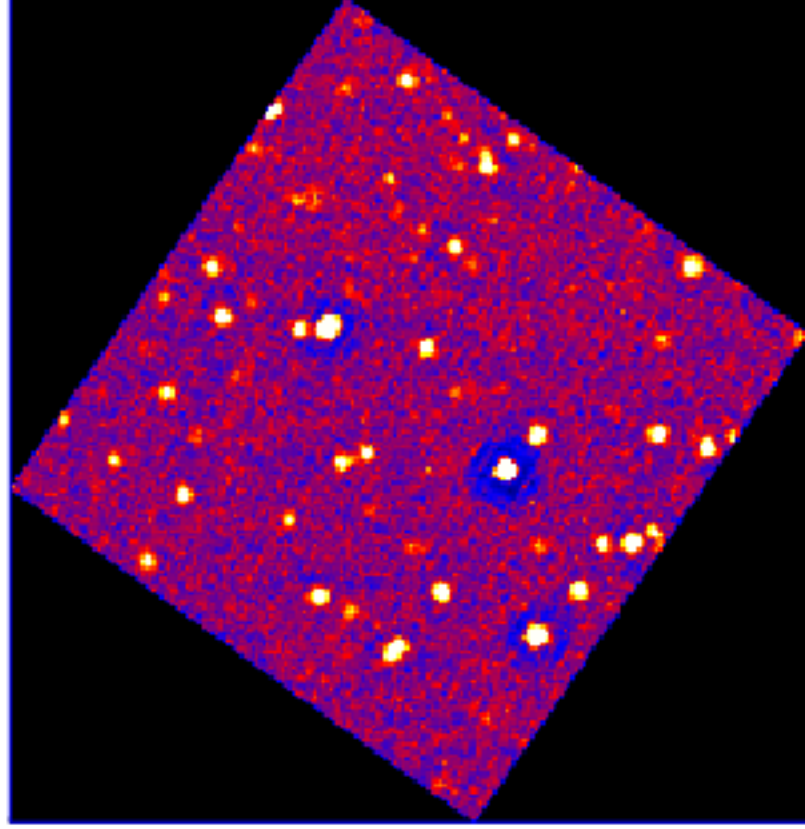

UVOT Finding Chart

OBSID 00780203000 / DATE-OBS 2017-10-19T06:27:51.3

51:00.0

30.0

-45:52:00.0

30.0

53:00.0

30.0

54:00.0

18.0 12.0 06.0 16:47:00.0

RA (J2000)

0 10 20 30 40 50 60 70 80 90