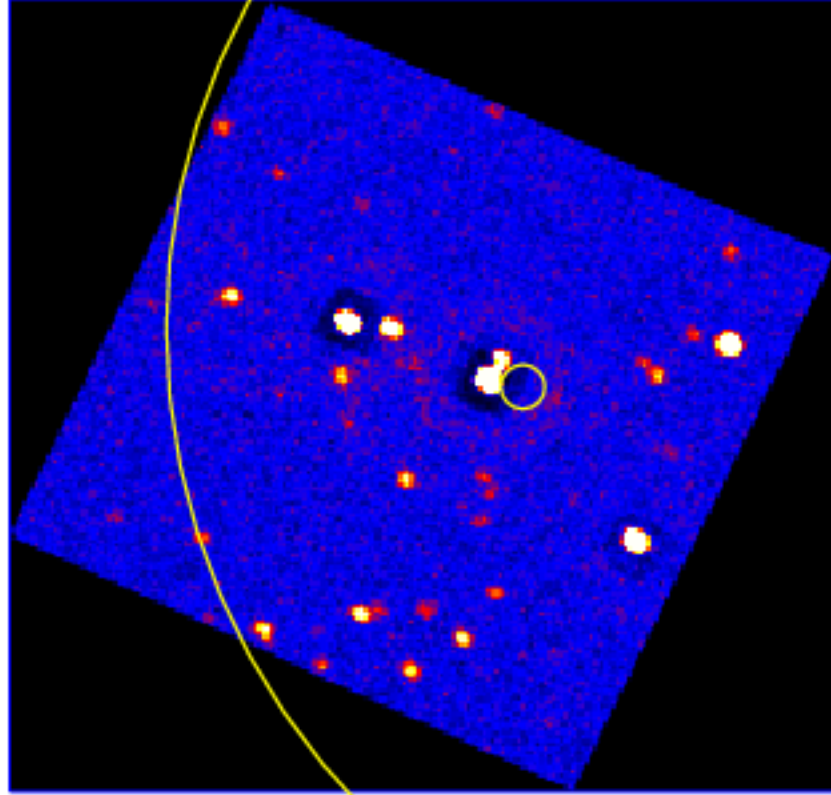

UVOT Finding Chart

OBSID 00775946000 / DATE-OBS 2017-10-03T02:44:00.3

28:00.0

30.0

61:27:00.0

30.0

26:00.0

30.0