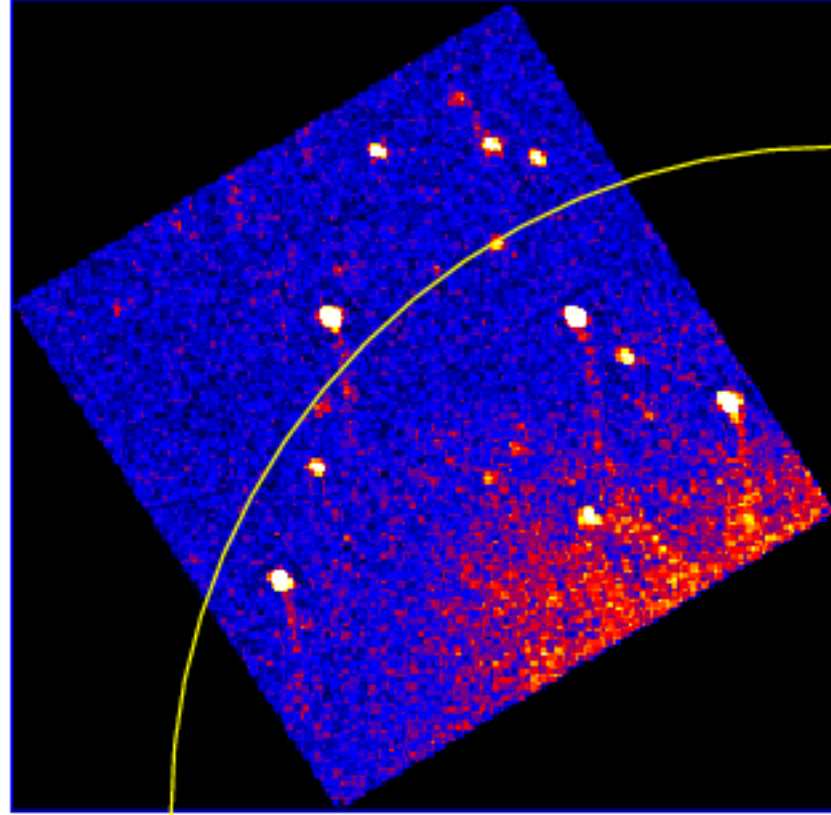

UVOT Finding Chart

OBSID 0077390000 / DATE-OBS 2017-09-24T11:14:25.8

37:30.0

38:00.0

30.0

39:00.0

30.0

-41:40:00.0