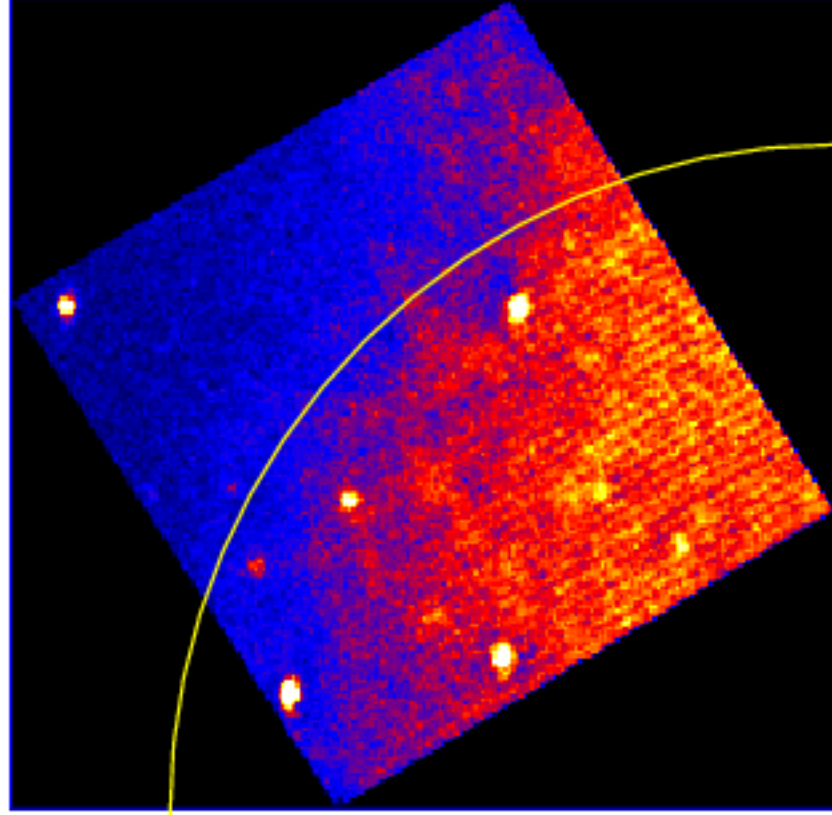

### UVOT Finding Chart

OBSID 0077390000 / DATE-OBS 2017-09-24T11:02:57.8

37:30.0

38:00.0

30.0

39:00.0

30.0

-41:40:00.0