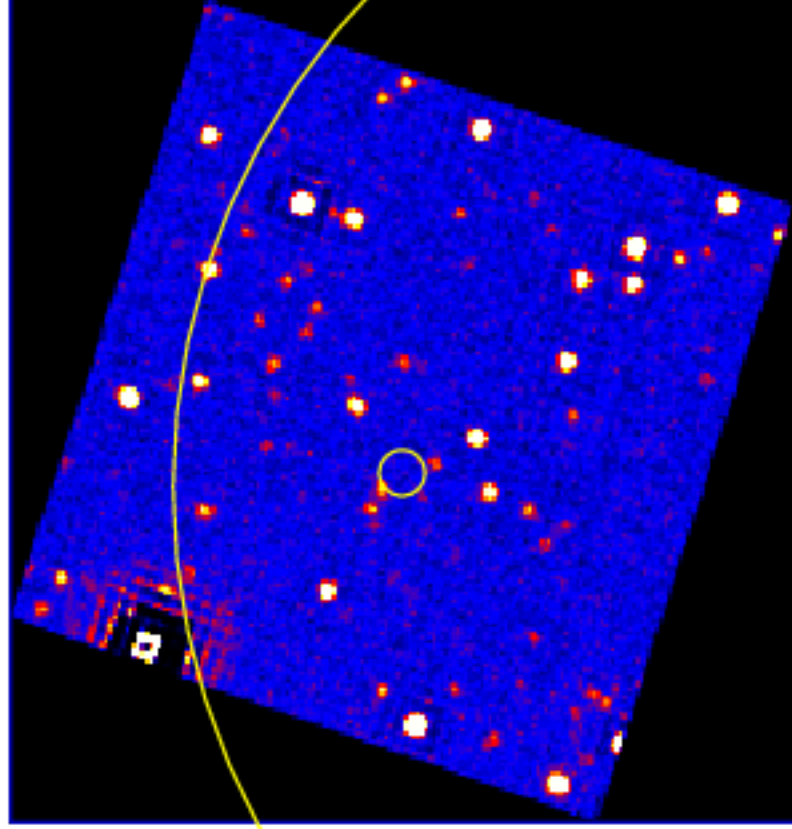

UVOT Finding Chart

OBSID 00772052000 / DATE-OBS 2017-09-12T06:48:42.8

14:22:00.0 50.0 21:40.0

RA (J2000)