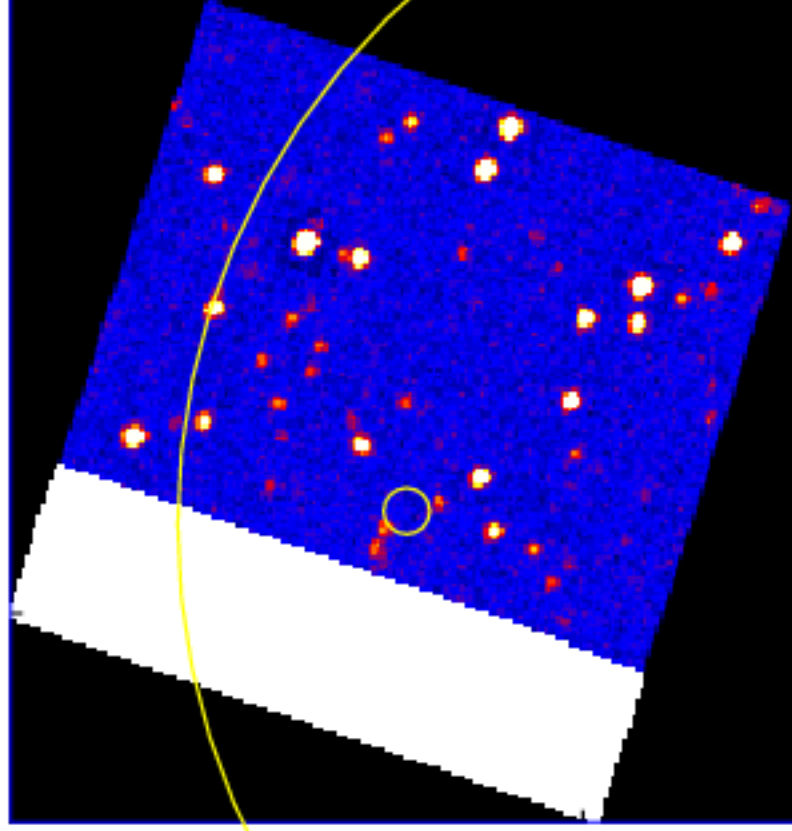

# UVOT Finding Chart

OBSID 00772052000 / DATE-OBS 2017-09-12T06:35:05.3

14:22:00.0 50.0 21:40.0

RA (J2000)

Dec (J2000)

58:30.0

-61:59:00.0

30.0