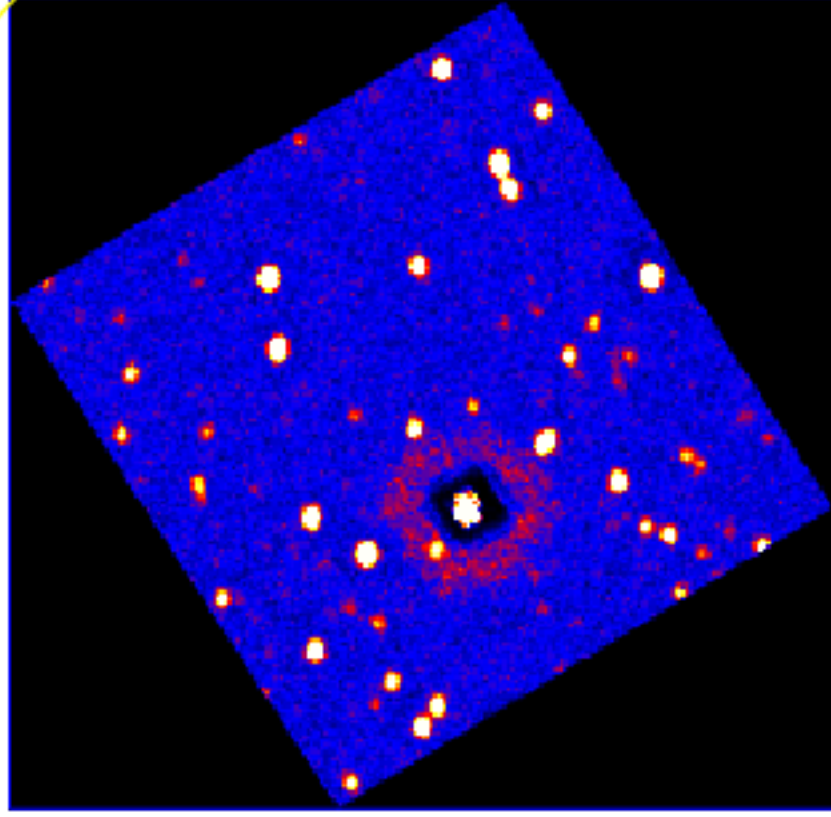

UVOT Finding Chart

OBSID 00772006000 / DATE-OBS 2017-09-12T01:36:38.8

19:30.0

-54:20:00.0

30.0

21:00.0

30.0

22:00.0