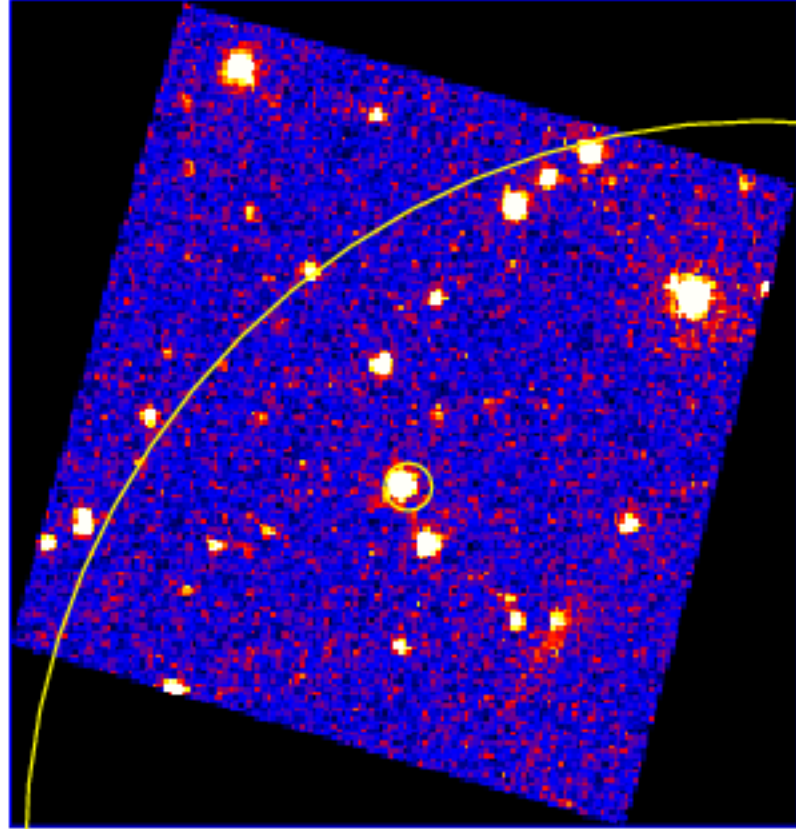

UVOT Finding Chart

OBSID 00770957000 / DATE-OBS 2017-09-06T00:48:20.8

04:30.0

05:00.0

30.0

Dec (J2000)
-47:06:00.0

30.0

07:00.0