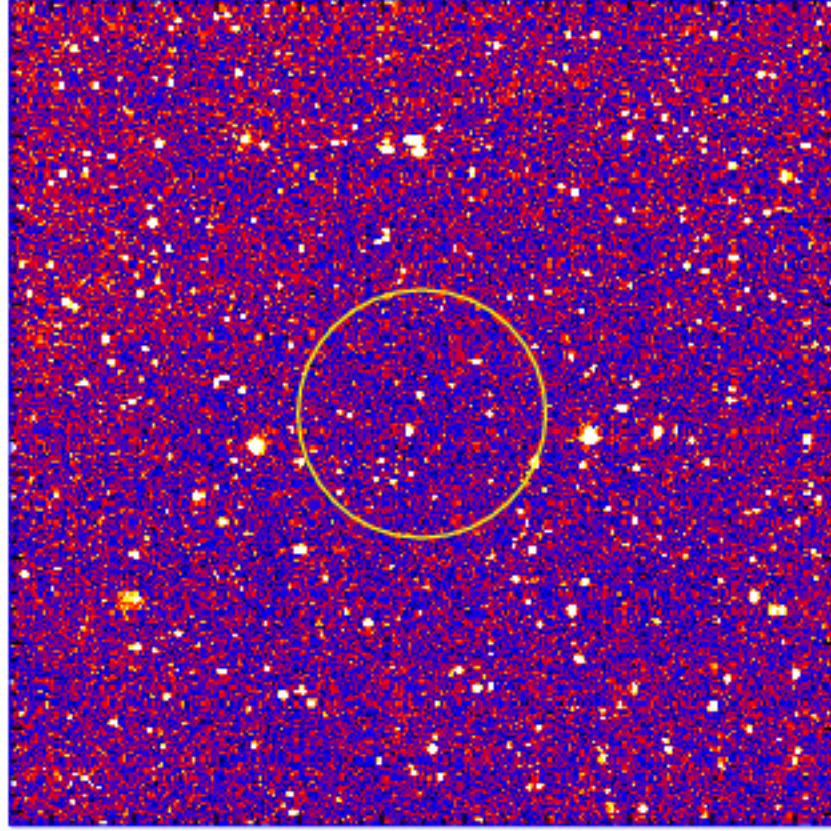

# UVOT Finding Chart

OBSID 00770528000 / DATE-OBS 2017-09-03T13:47:30.6

08:00.0  
06:00.0  
04:00.0  
02:00.0  
35:00:00.0  
58:00.0  
56:00.0  
54:00.0  
52:00.0  
34:50:00.0

30.0 16:58:00.0 57:30.0

RA (J2000)

2800

3000

3200

3400

3600

3800

4000

4200