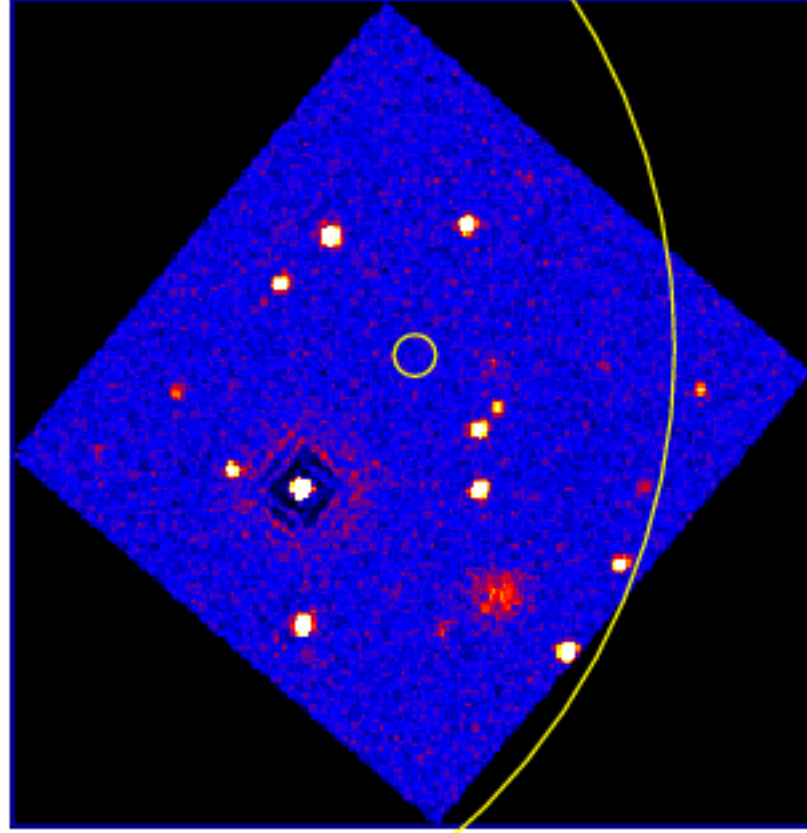

UVOT Finding Chart

OBSID 00768939000 / DATE-OBS 2017-08-22T09:26:47.4

01:00.0

30.0

55:00:00.0

Dec (J2000)

30.0

59:00.0

30.0

54:58:00.0

6:17:40.0 30.0

RA (J2000)

0 5 10 15 20 25 30 35 40 45 50