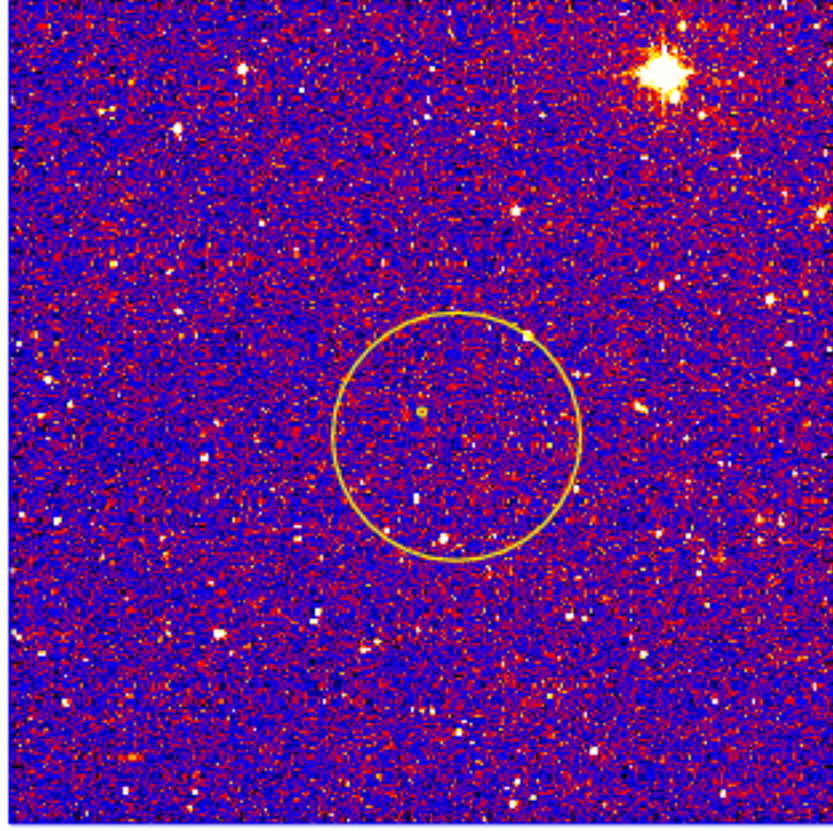

# UVOT Finding Chart

OBSID 00767284000 / DATE-OBS 2017-08-10T22:03:26.0

48:00.0  
46:00.0  
44:00.0  
42:00.0  
3:40:00.0  
38:00.0  
36:00.0  
34:00.0  
32:00.0  
30:00.0

20.0 12:32:00.0 40.0 31:20.0

RA (J2000)