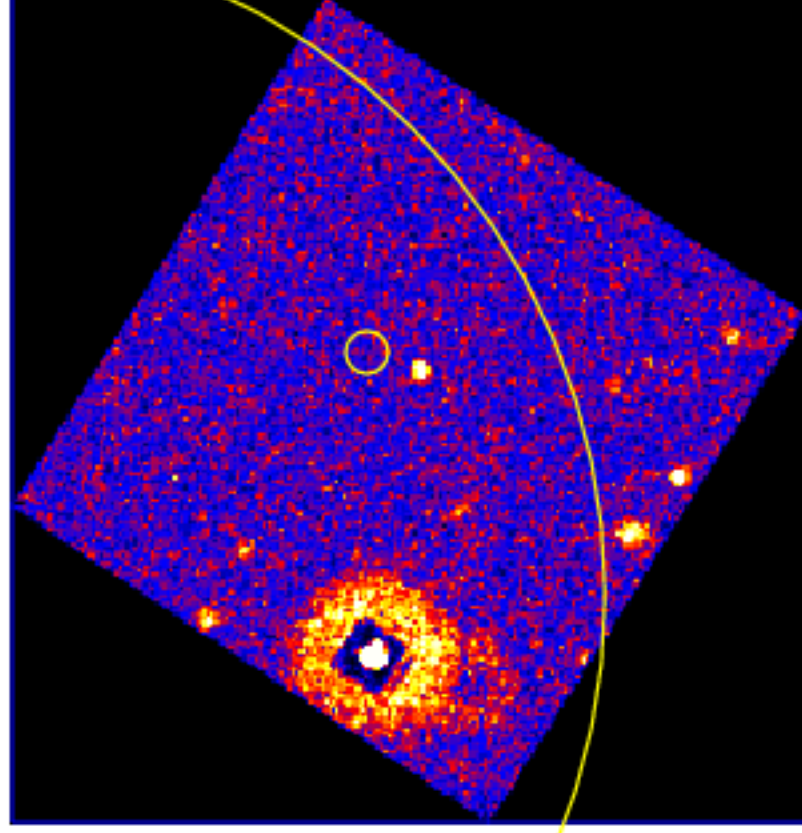

# UVOT Finding Chart

OBSID 00766194000 / DATE-OBS 2017-08-04T12:04:08.4

45:30.0

46:00.0

30.0

-64:47:00.0

30.0

48:00.0