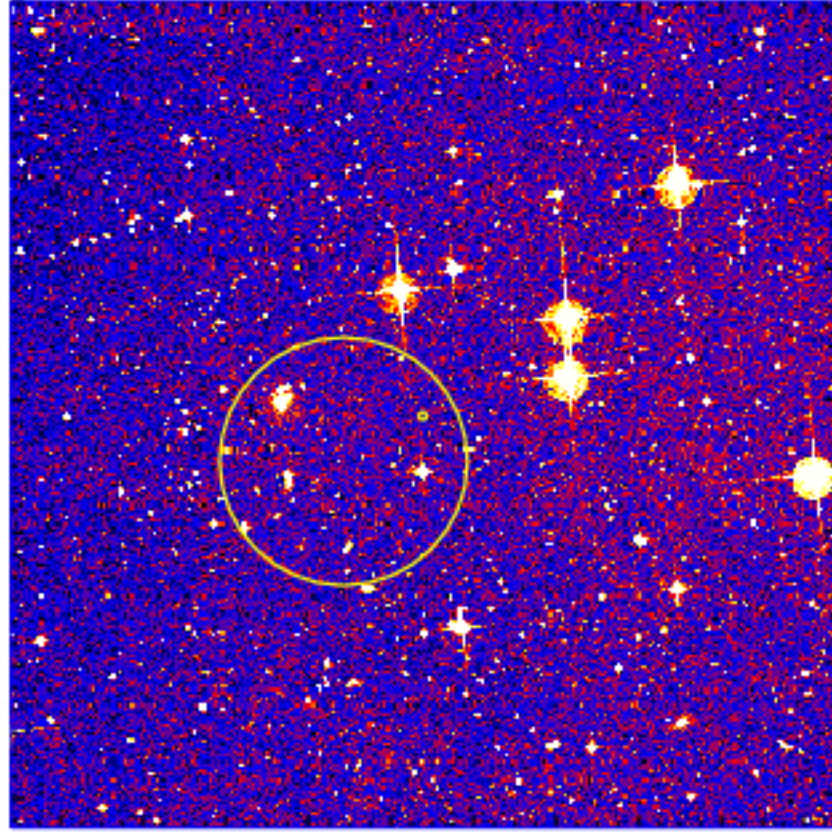

# UVOT Finding Chart

OBSID 00766194000 / DATE-OBS 2017-08-04T12:04:08.4

38:00.0

40:00.0

42:00.0

44:00.0

46:00.0

48:00.0