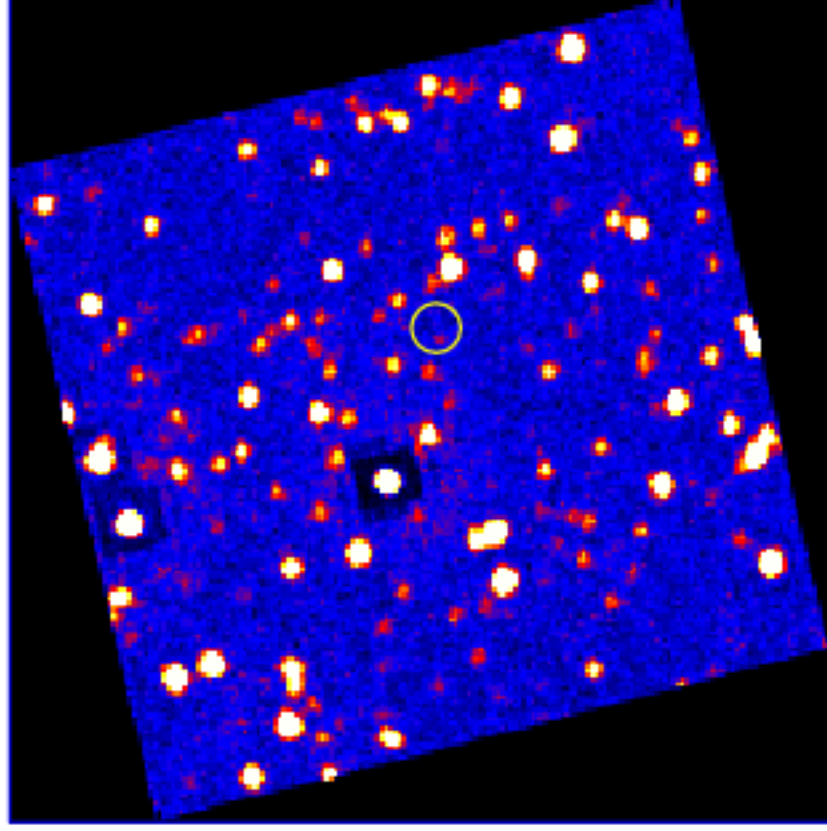

UVOT Finding Chart

OBSID 00755354000 / DATE-OBS 2017-05-31T22:05:00.8

23:30.0

24:00.0

30.0

Dec (J2000)

-16:25:00.0

30.0

26:00.0

30.0

38.0

34.0

19:07:30.0

RA (J2000)

10

20

30

40

50

60