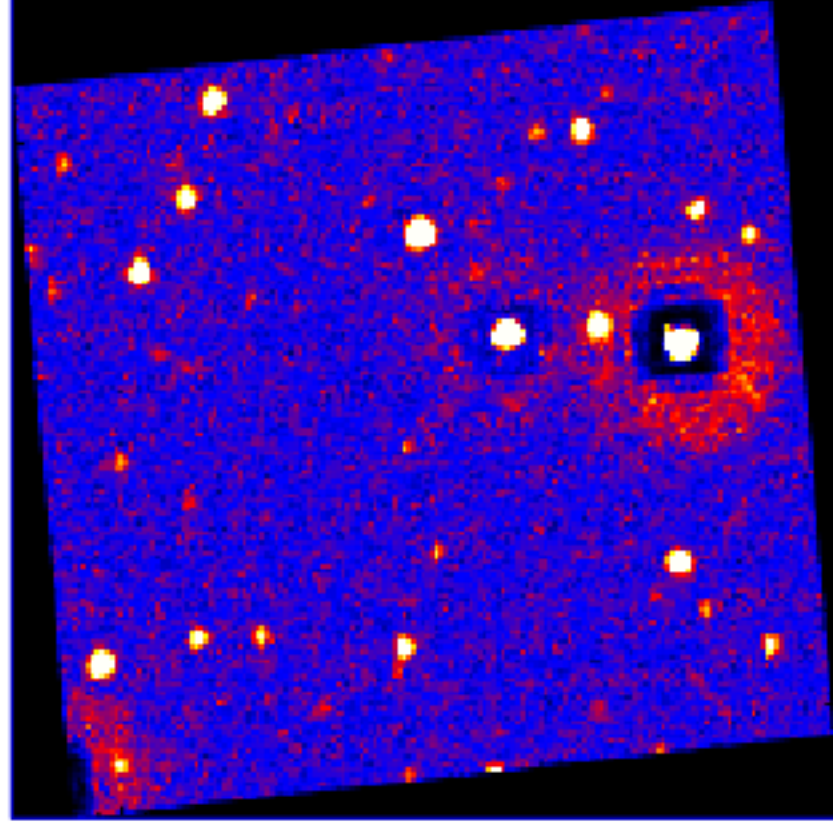

UVOT Finding Chart

OBSID 00754322000 / DATE-OBS 2017-05-24T19:50:41.4

30.0

36:00.0

30.0

48:35:00.0

30.0

34:00.0