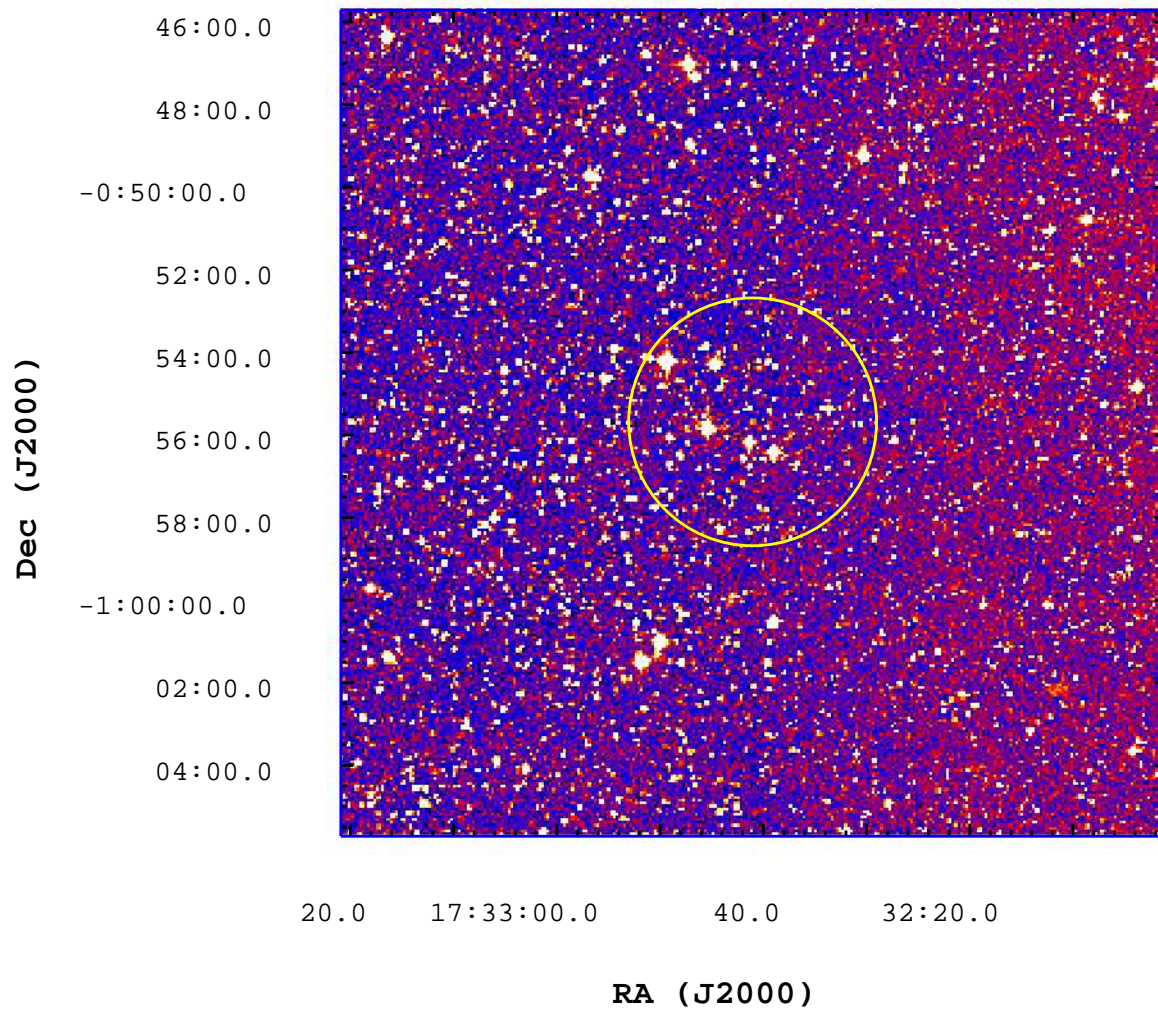

# UVOT Finding Chart

OBSID 00715084000 / DATE-OBS 2016-10-04T13:00:11.0

5000

5500

6000

6500

7000