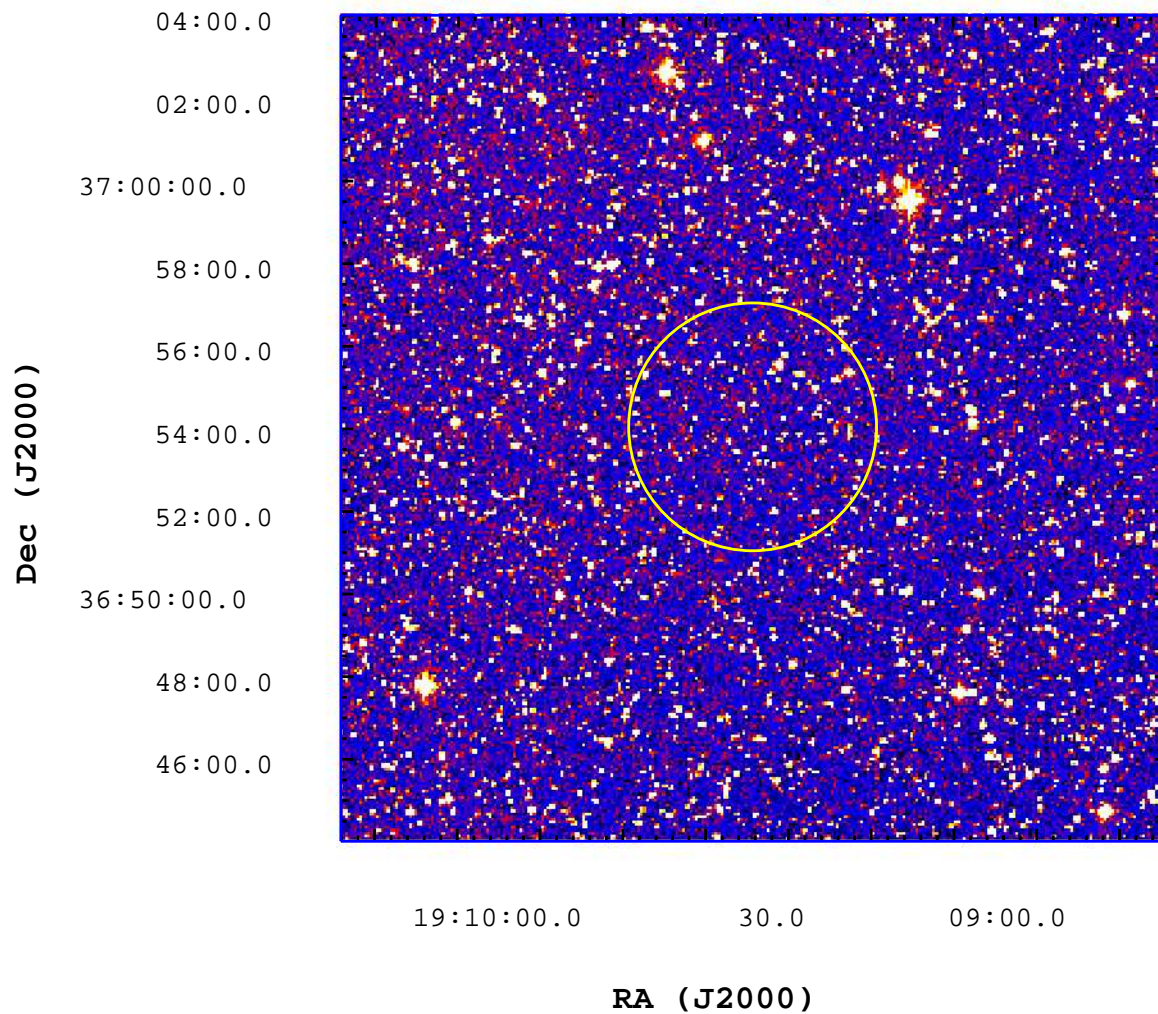

UVOT Finding Chart

OBSID 00702699000 / DATE-OBS 2016-07-03T12:24:46.5

3000

3500

4000

4500

5000