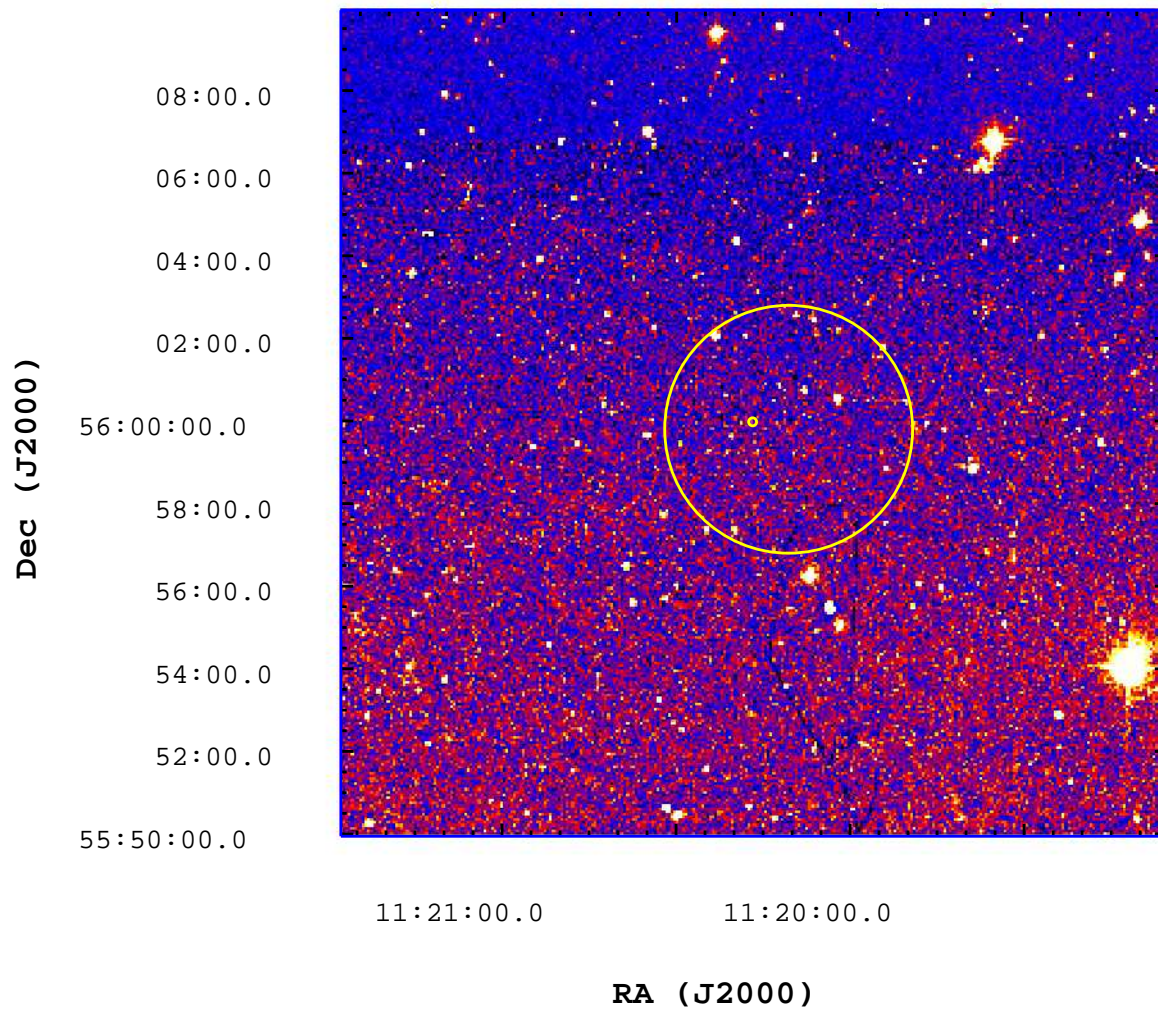

UVOT Finding Chart

OBSID 00685124000 / DATE-OBS 2016-05-04T19:35:10.6

2500

3000

3500

4000

4500