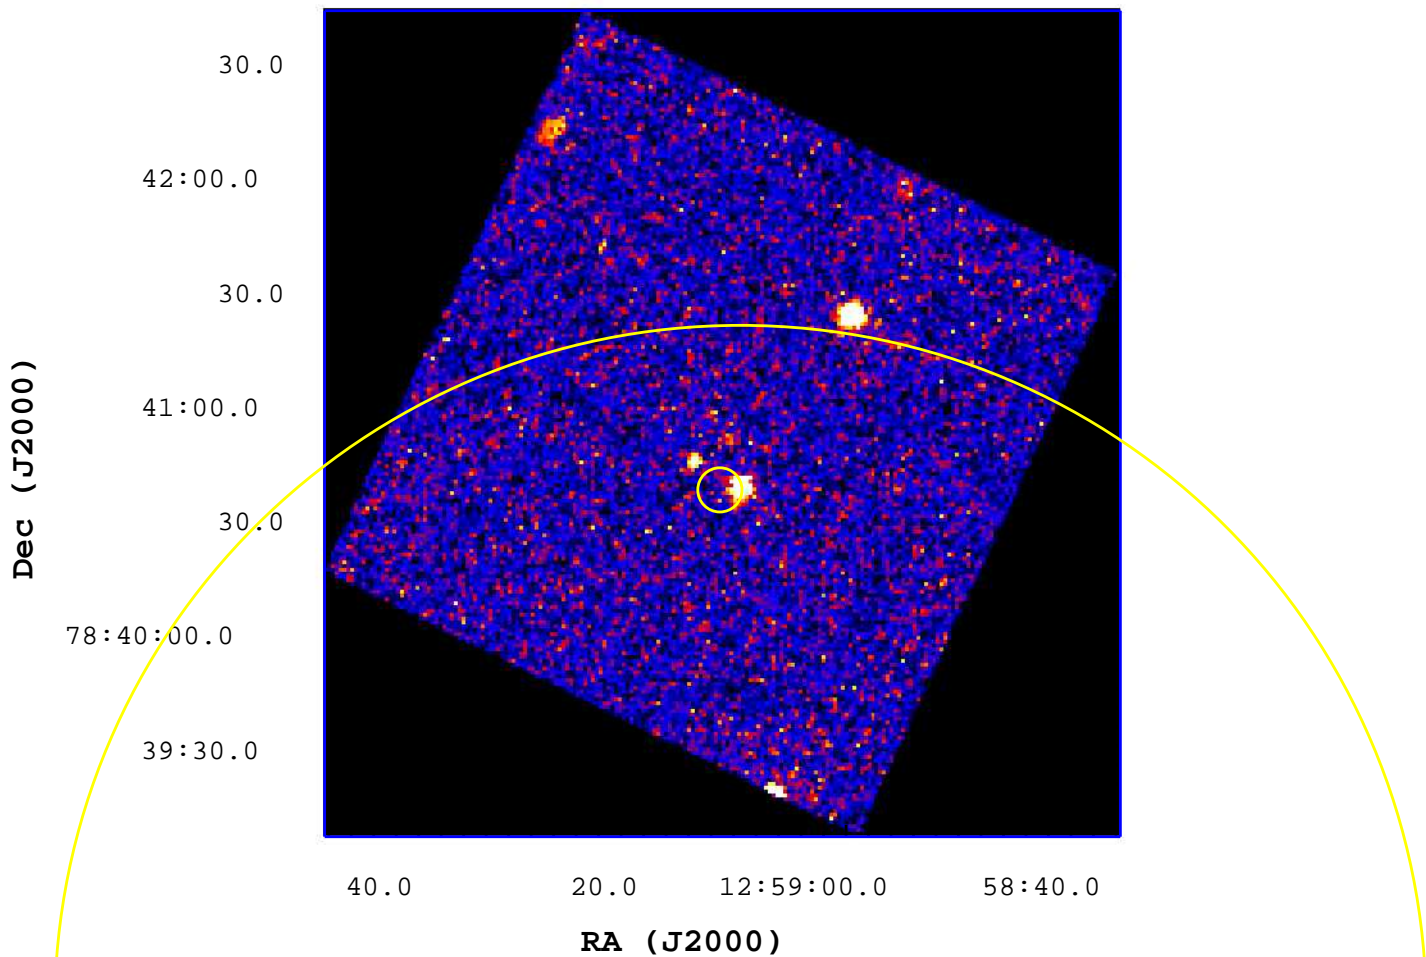

UVOT Finding Chart

OBSID 00676423000 / DATE-OBS 2016-02-27T19:37:43.5

1

2

3

4

5

6