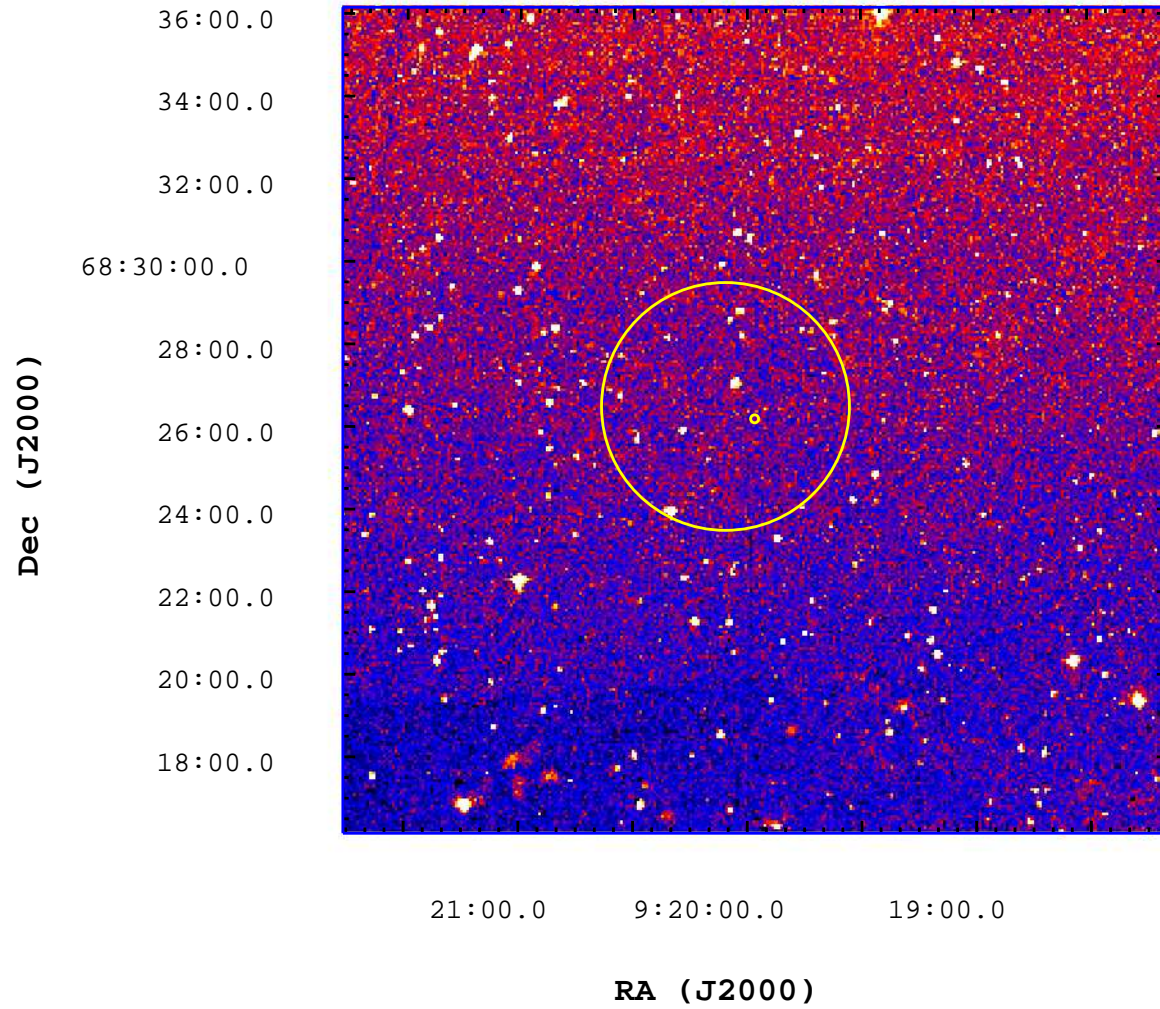

UVOT Finding Chart

OBSID 0064262000 / DATE-OBS 2015-06-07T07:57:40.0

2500

3000

3500

4000

4500