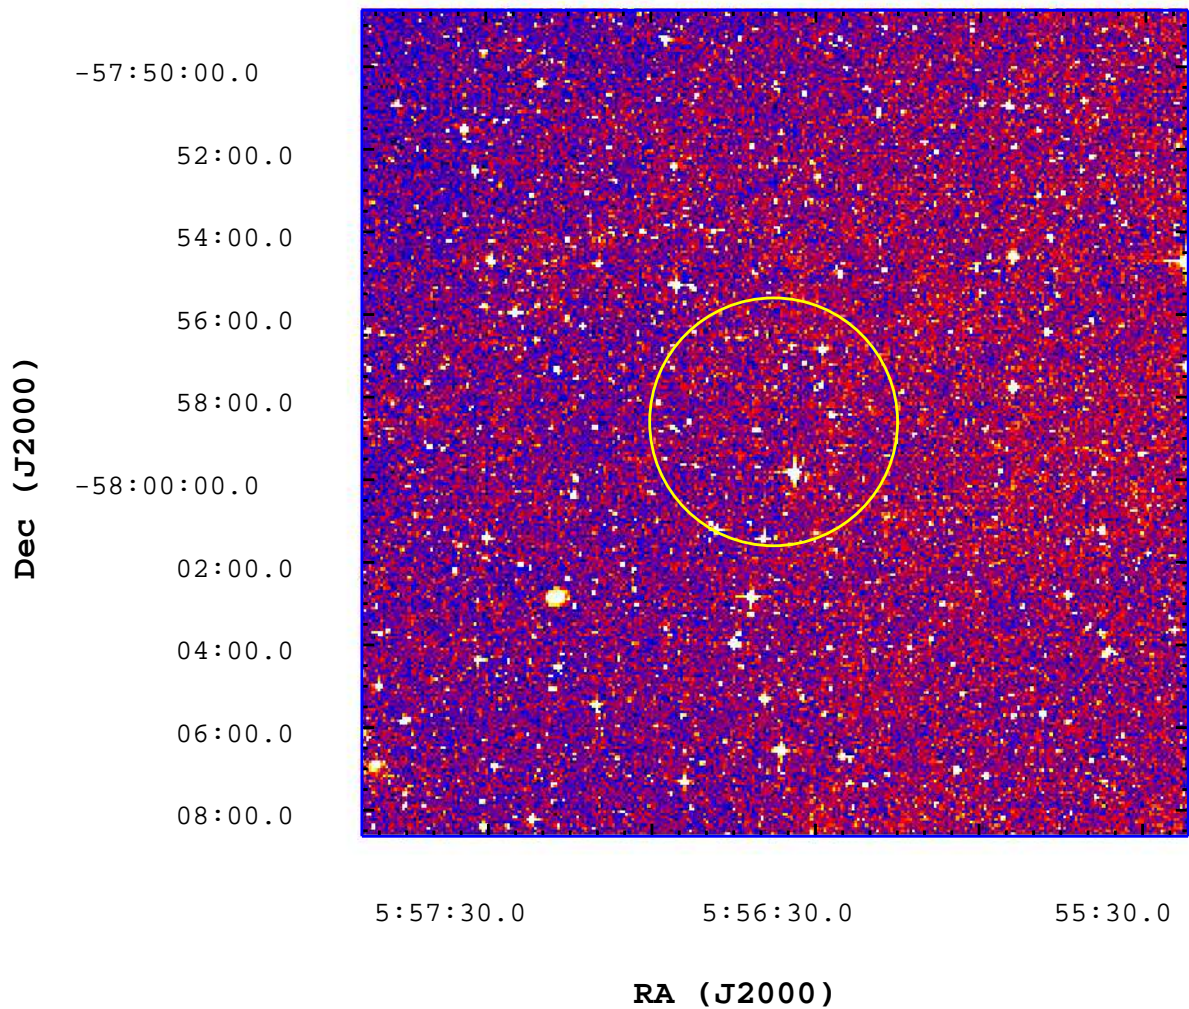

UVOT Finding Chart

OBSID 00633180000 / DATE-OBS 2015-03-01T19:43:15.3

3500

4000

4500

5000

5500