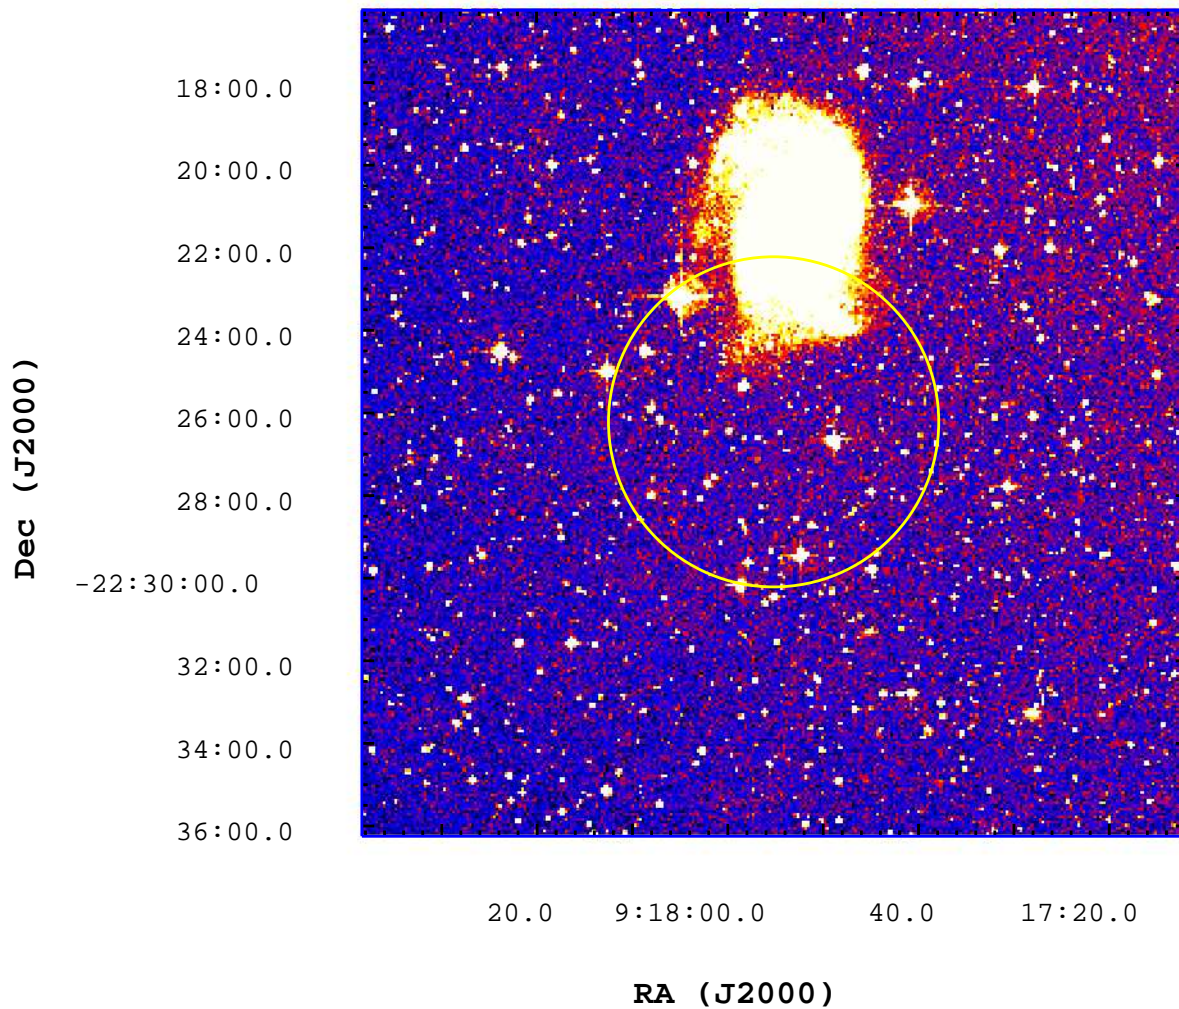

UVOT Finding Chart

OBSID 00633173000 / DATE-OBS 2015-03-01T18:02:06.2

3000

3500

4000

4500

5000