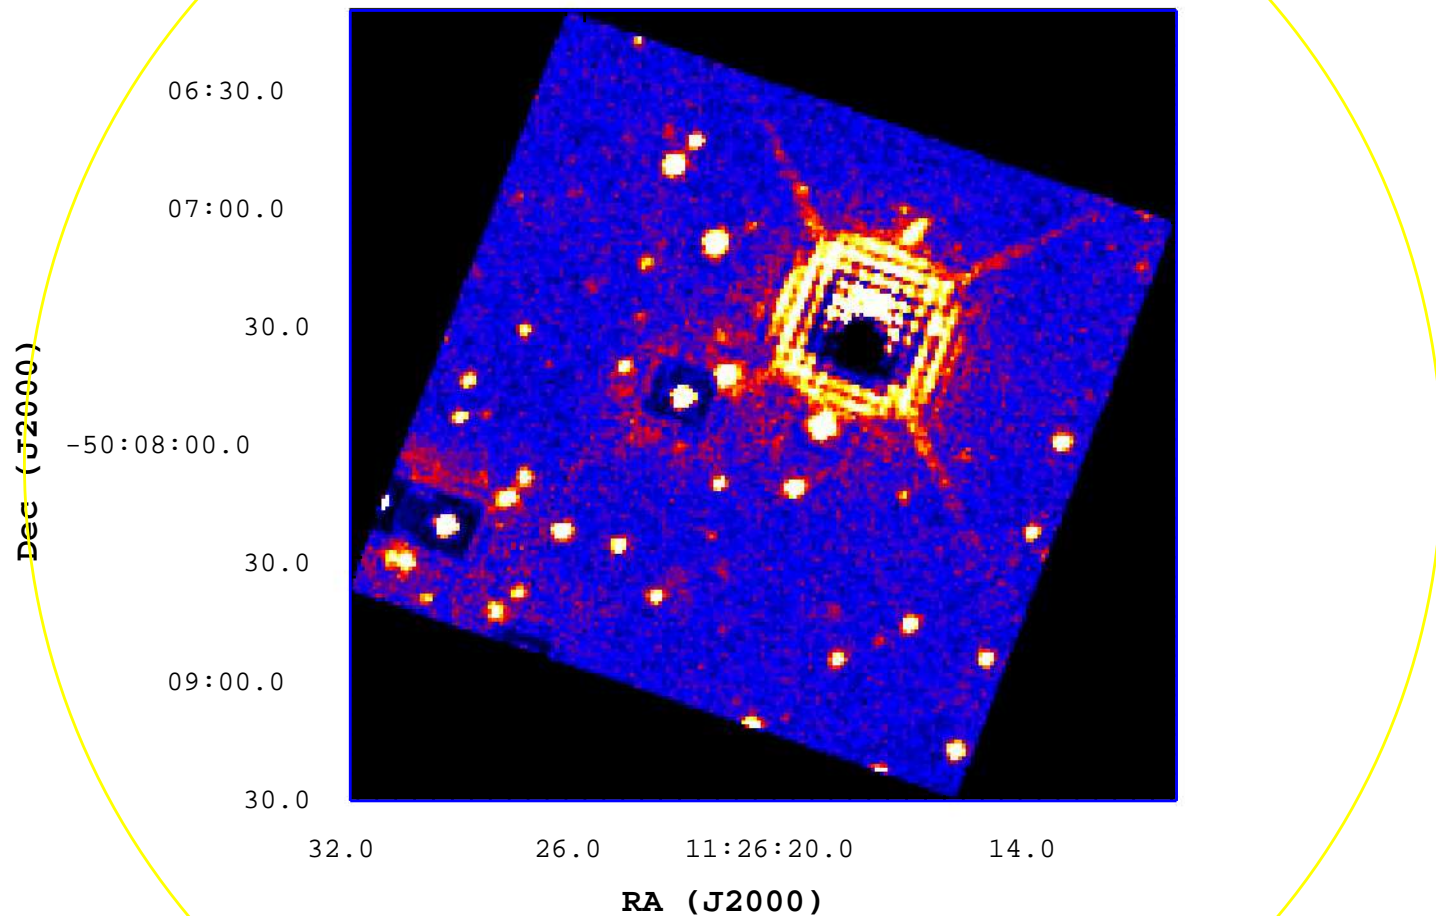

# UVOT Finding Chart

OBSID 00605612000 / DATE-OBS 2014-07-19T05:55:30.9

5

10

15

20

25

30