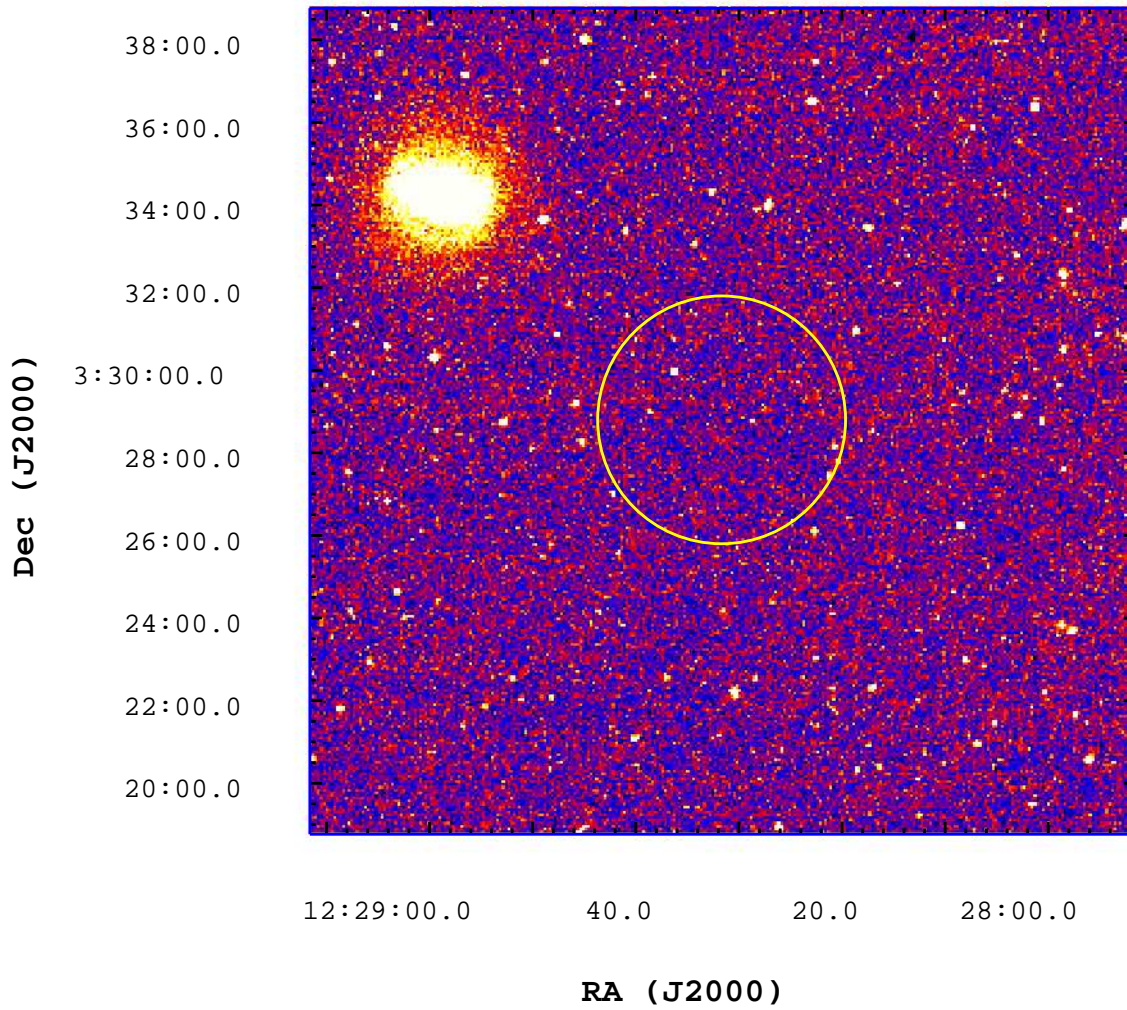

UVOT Finding Chart

OBSID 00595345000 / DATE-OBS 2014-04-10T17:35:18.2

3000

3500

4000

4500

5000