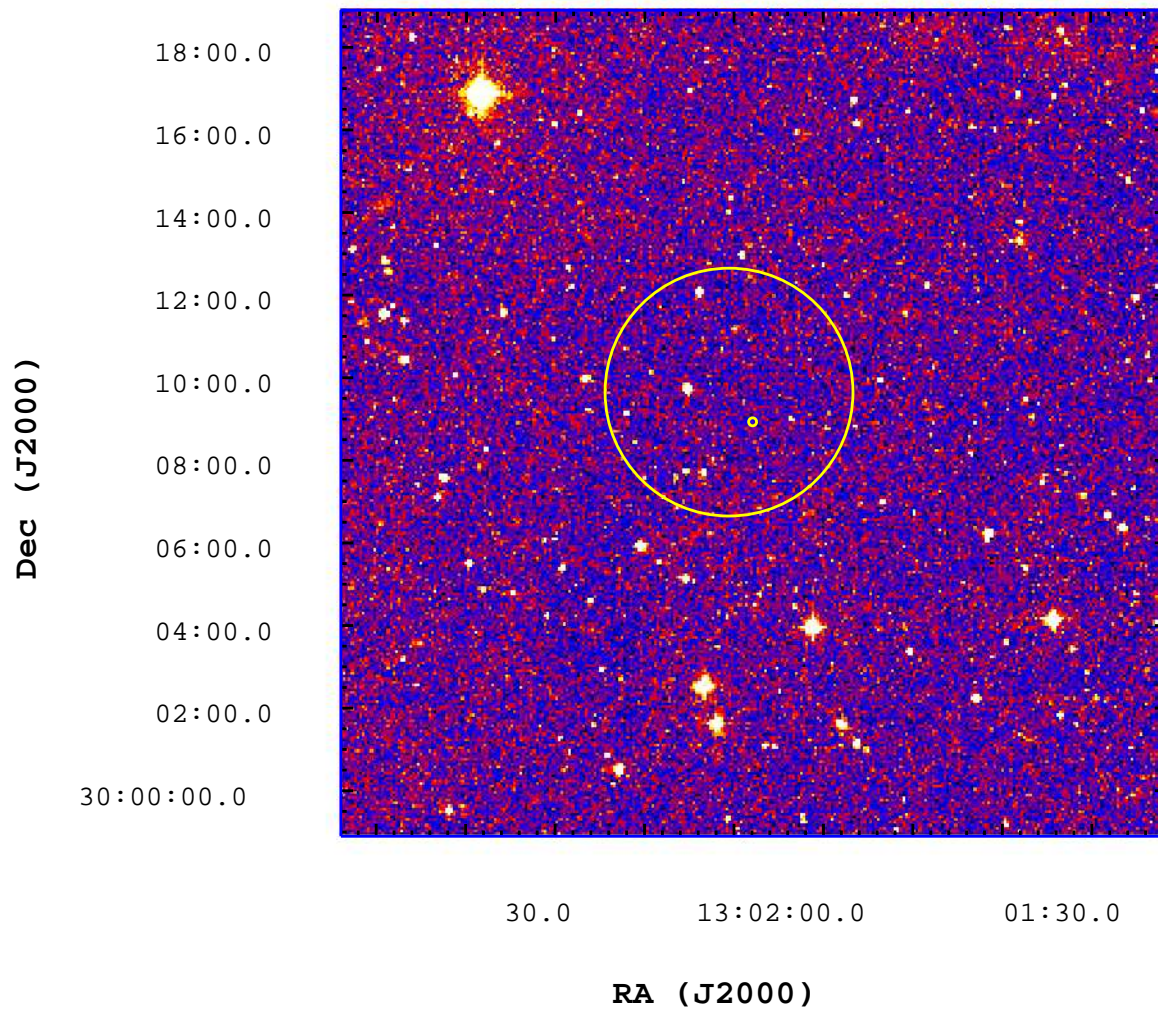

UVOT Finding Chart

OBSID 00541200000 / DATE-OBS 2012-12-11T13:48:49.8

2500

3000

3500

4000