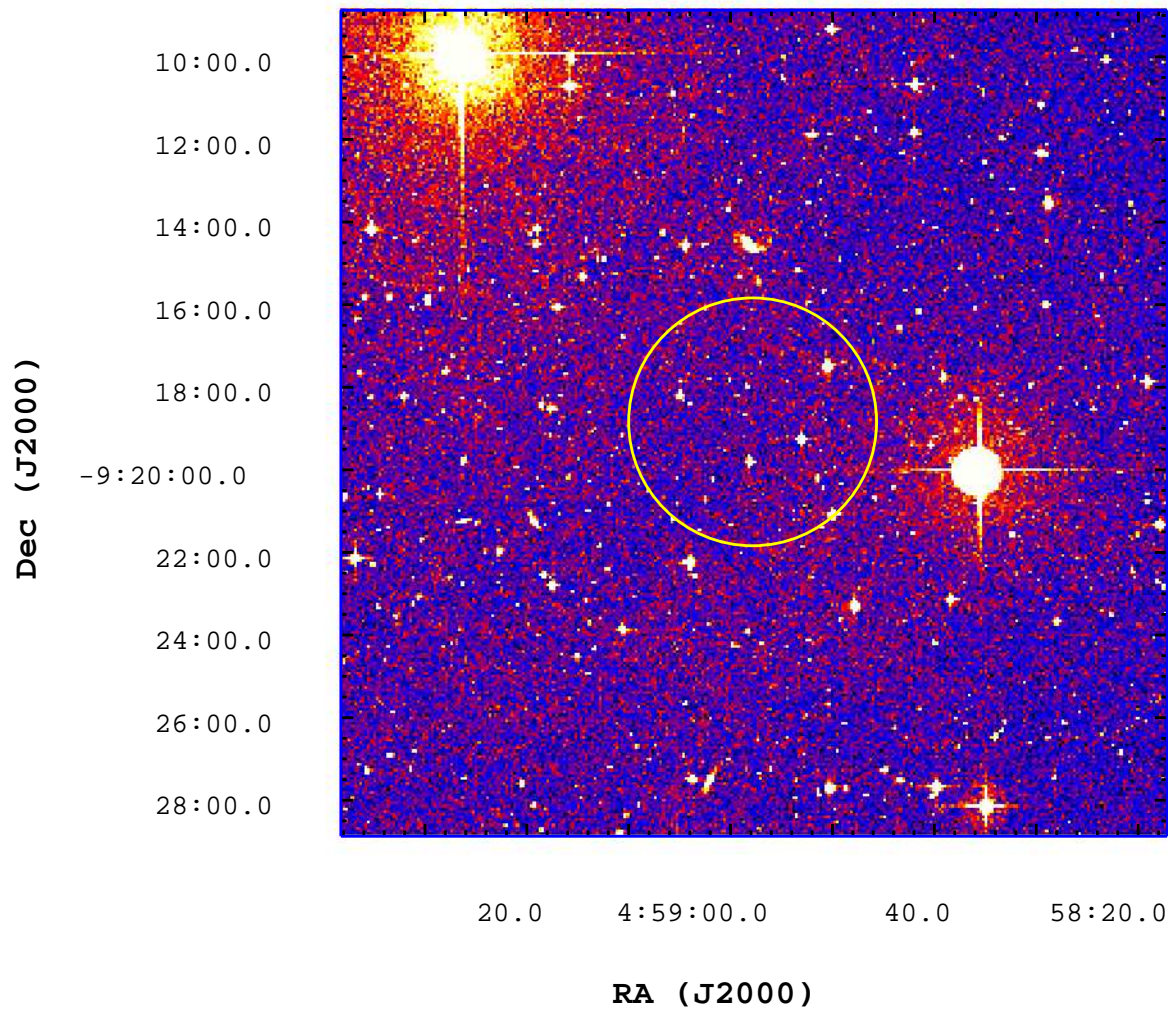

UVOT Finding Chart

OBSID 00532871000 / DATE-OBS 2012-09-07T00:26:54.8

5000

5500

6000

6500

7000