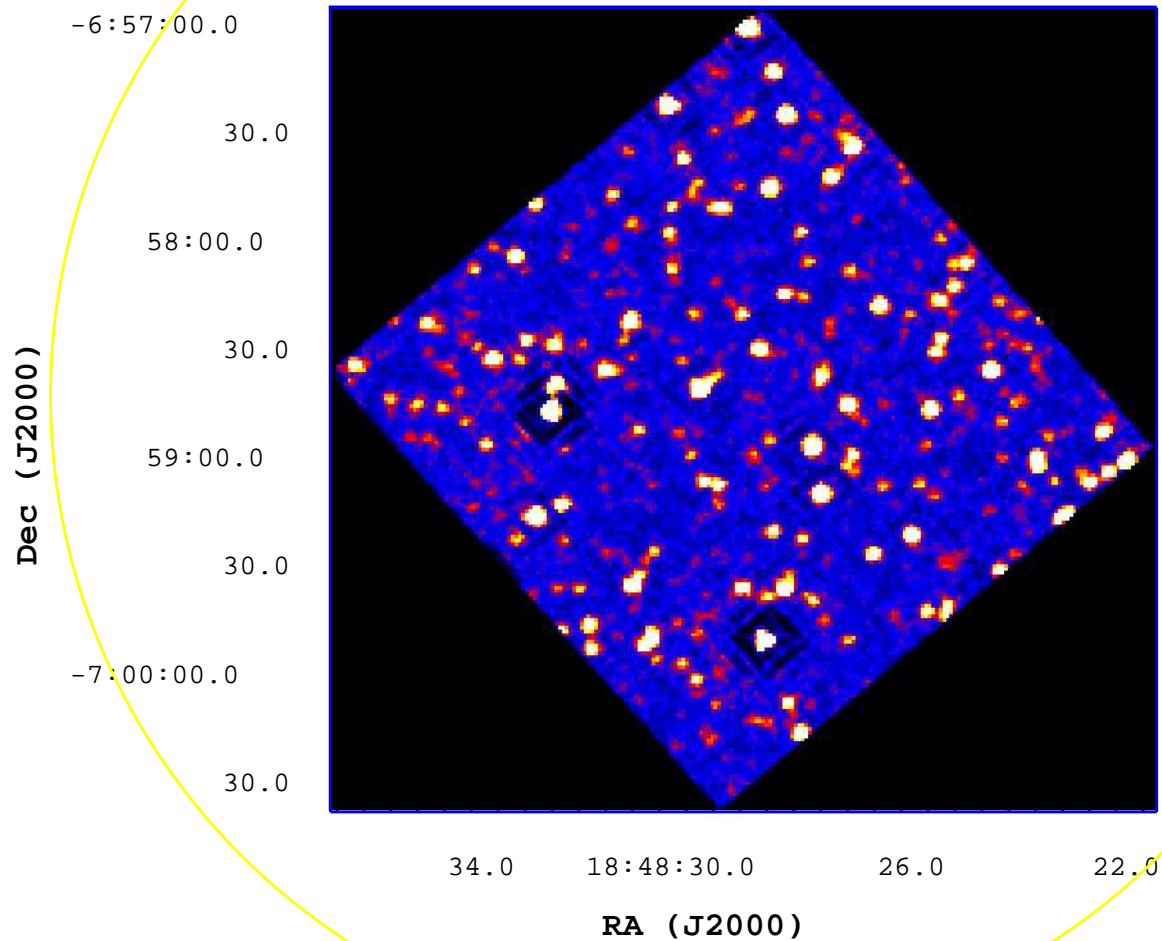

UVOT Finding Chart

OBSID 00531223000 / DATE-OBS 2012-08-16T19:33:15.6

10

20

30

40

50

60

70

80

90